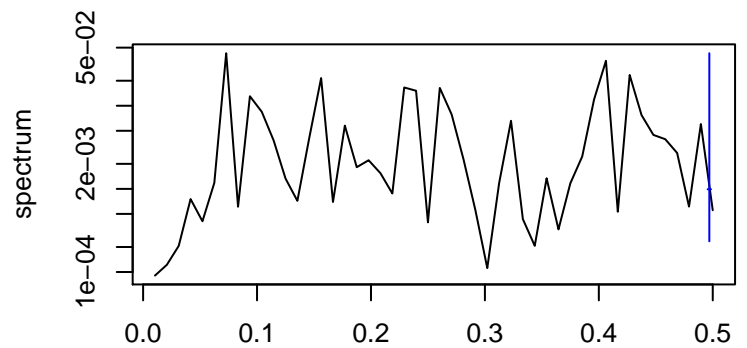

Observed

frequency
bandwidth = 0.00267

Trend

frequency
bandwidth = 0.00301

Seasonal

frequency
bandwidth = 0.00267

Random

frequency
bandwidth = 0.00301