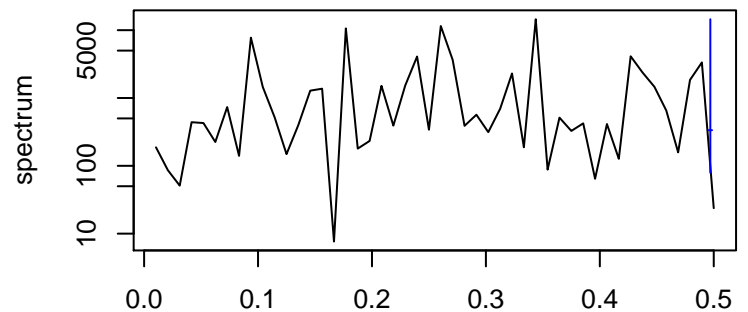

Observed

frequency
bandwidth = 0.00267

Trend

frequency
bandwidth = 0.00301

Seasonal

frequency
bandwidth = 0.00267

Random

frequency
bandwidth = 0.00301