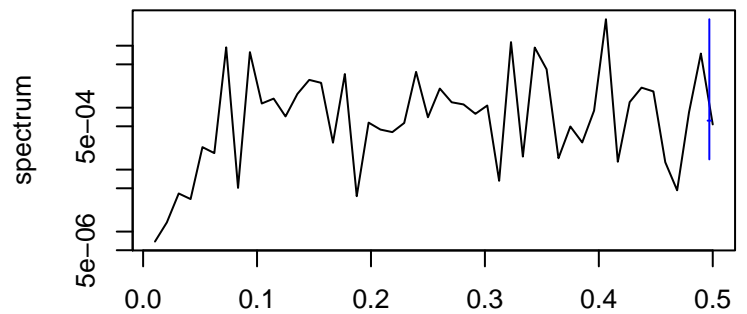

Observed

frequency
bandwidth = 0.00267

Trend

frequency
bandwidth = 0.00301

Seasonal

frequency
bandwidth = 0.00267

Random

frequency
bandwidth = 0.00301