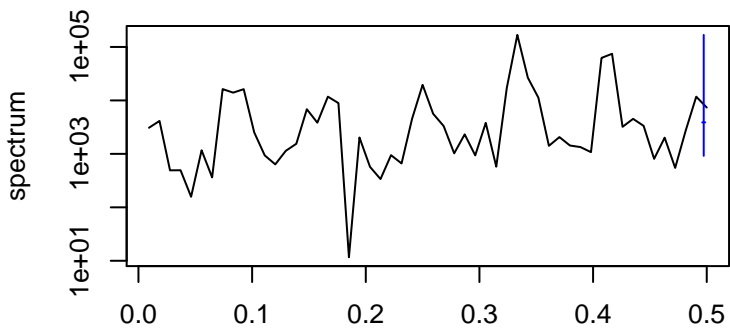

Observed

frequency
bandwidth = 0.00267

Trend

frequency
bandwidth = 0.00301

Seasonal

frequency
bandwidth = 0.00267

Random

frequency
bandwidth = 0.00301