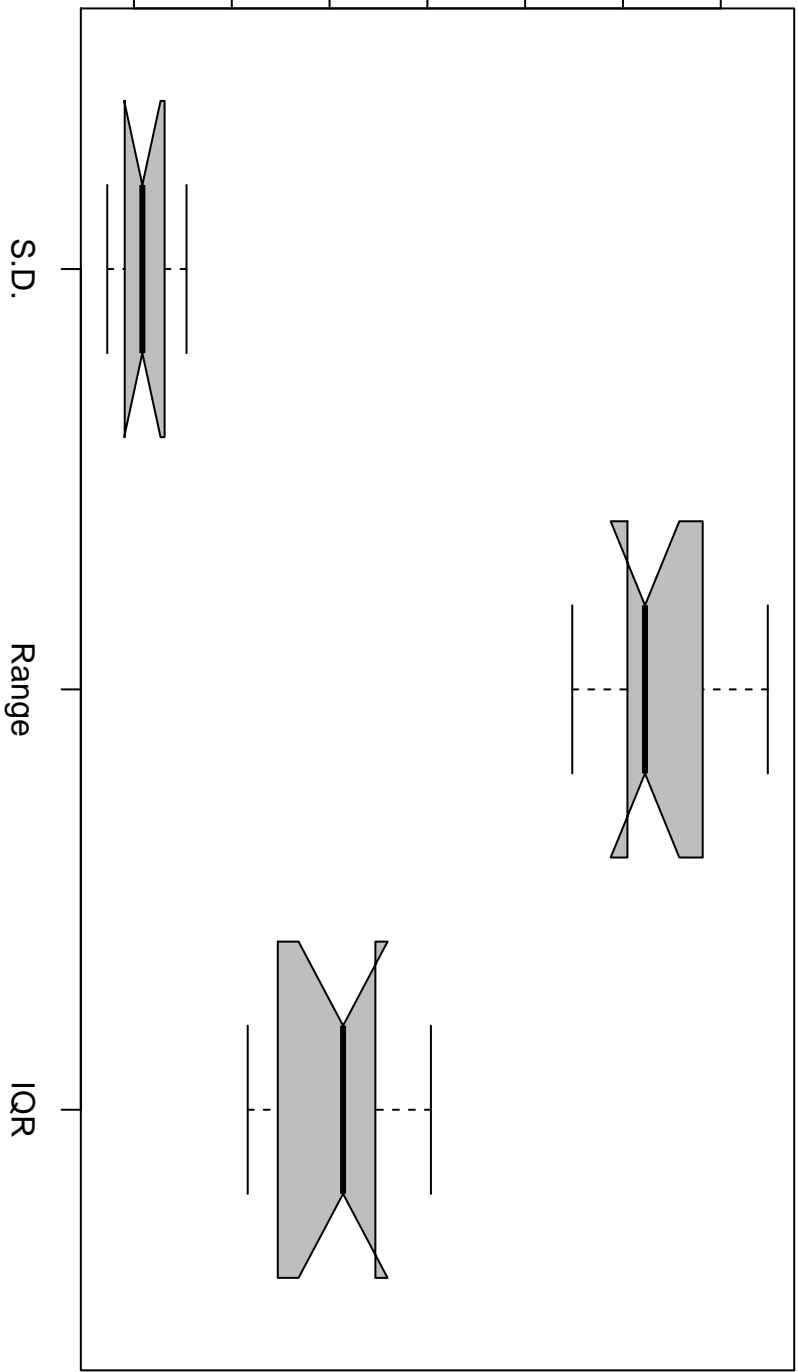

Overall Variability

6000 10000 14000 18000

Notched Box Plots