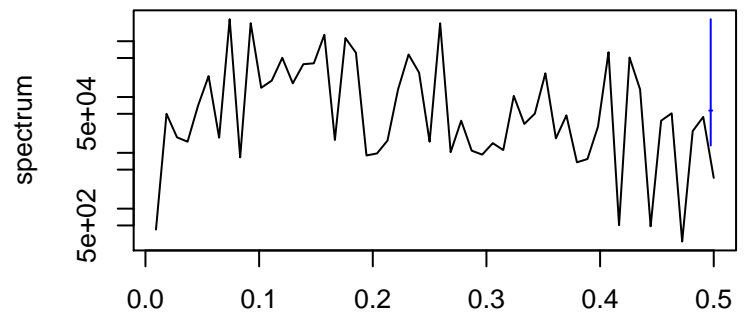

Observed

frequency
bandwidth = 0.00241

Trend

frequency
bandwidth = 0.00267

Seasonal

frequency
bandwidth = 0.00241

Random

frequency
bandwidth = 0.00267