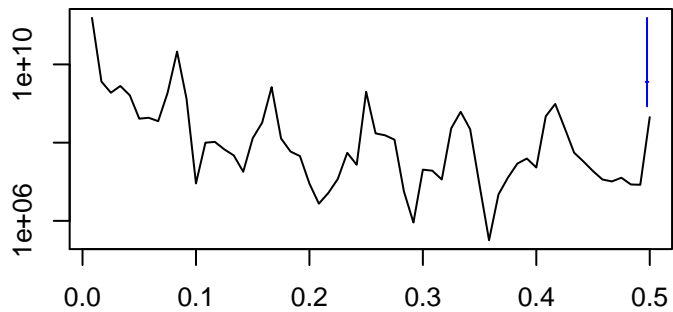

Observed

frequency
bandwidth = 0.00241

Trend

frequency
bandwidth = 0.00267

Seasonal

frequency
bandwidth = 0.00241

Random

frequency
bandwidth = 0.00267