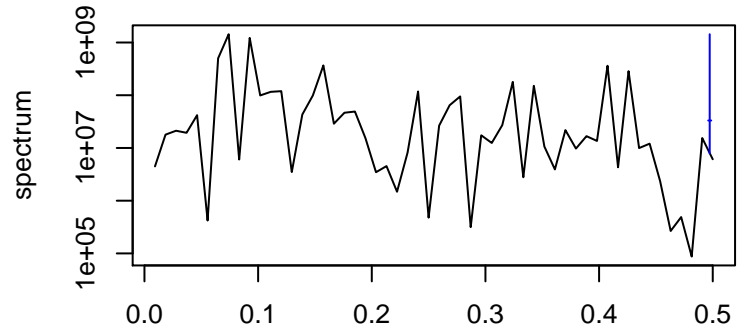

Observed

frequency
bandwidth = 0.00241

Trend

frequency
bandwidth = 0.00267

Seasonal

frequency
bandwidth = 0.00241

Random

frequency
bandwidth = 0.00267