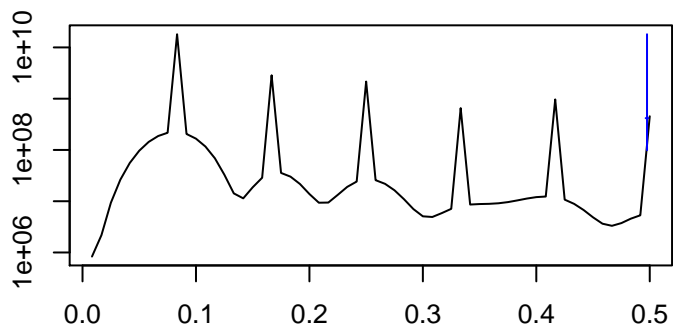

Observed

frequency
bandwidth = 0.00241

Trend

frequency
bandwidth = 0.00267

Seasonal

frequency
bandwidth = 0.00241

Random

frequency
bandwidth = 0.00267