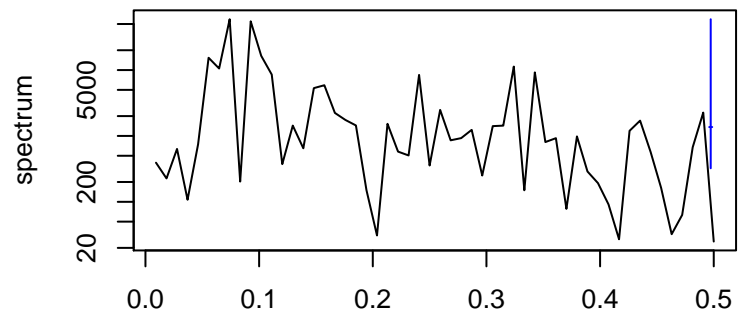

Observed

frequency
bandwidth = 0.00241

Trend

frequency
bandwidth = 0.00267

Seasonal

frequency
bandwidth = 0.00241

Random

frequency
bandwidth = 0.00267