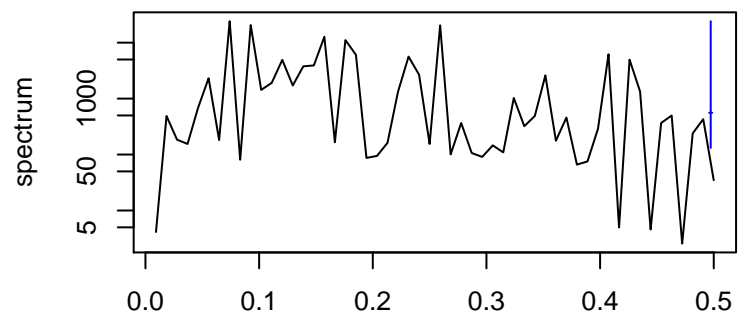

Observed

frequency
bandwidth = 0.00241

Trend

frequency
bandwidth = 0.00267

Seasonal

frequency
bandwidth = 0.00241

Random

frequency
bandwidth = 0.00267