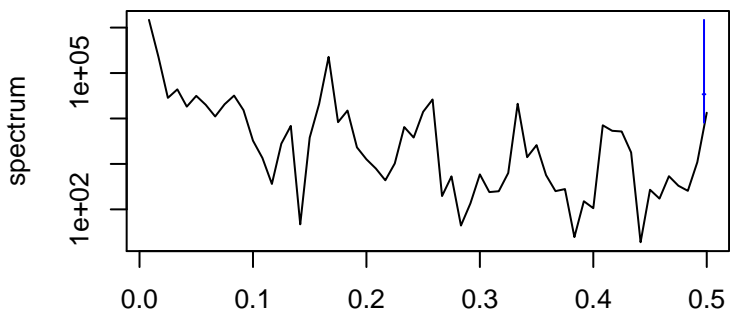

Observed

frequency
bandwidth = 0.00241

Trend

frequency
bandwidth = 0.00267

Seasonal

frequency
bandwidth = 0.00241

Random

frequency
bandwidth = 0.00267