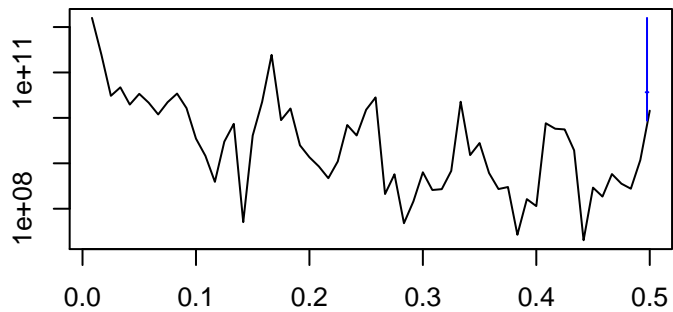

Observed

bandwidth = 0.00241

Trend

bandwidth = 0.00267

Seasonal

bandwidth = 0.00241

Random

bandwidth = 0.00267