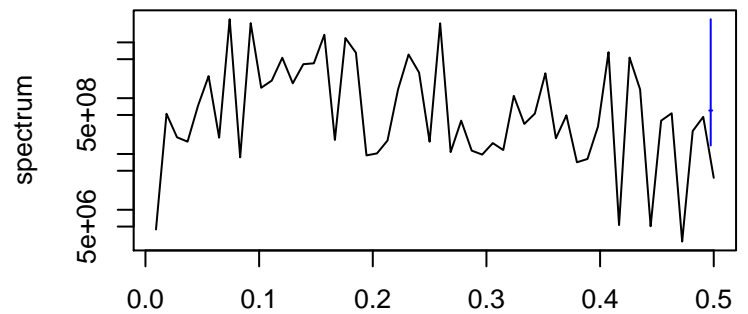

Observed

bandwidth = 0.00241

Trend

bandwidth = 0.00267

Seasonal

bandwidth = 0.00241

Random

bandwidth = 0.00267