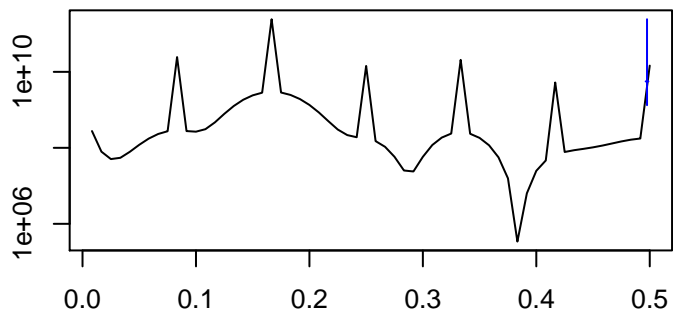

Observed

bandwidth = 0.00241

Trend

bandwidth = 0.00267

Seasonal

bandwidth = 0.00241

Random

bandwidth = 0.00267