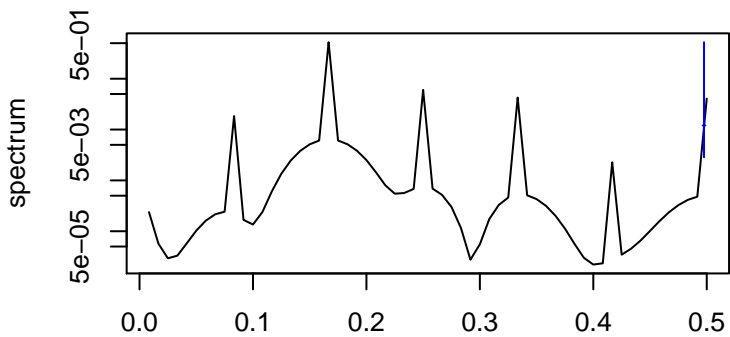

Observed

frequency
bandwidth = 0.00241

Trend

frequency
bandwidth = 0.00267

Seasonal

frequency
bandwidth = 0.00241

Random

frequency
bandwidth = 0.00267