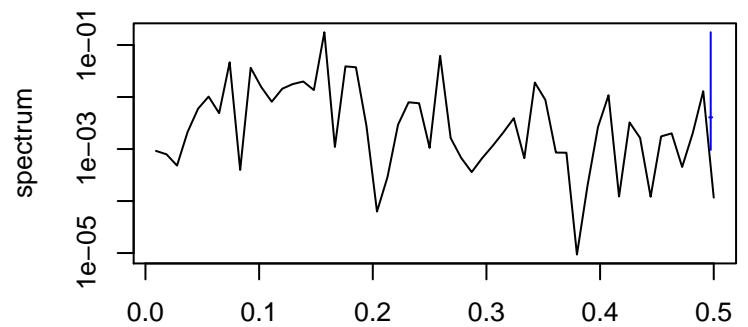

Observed

frequency
bandwidth = 0.00241

Trend

frequency
bandwidth = 0.00267

Seasonal

frequency
bandwidth = 0.00241

Random

frequency
bandwidth = 0.00267