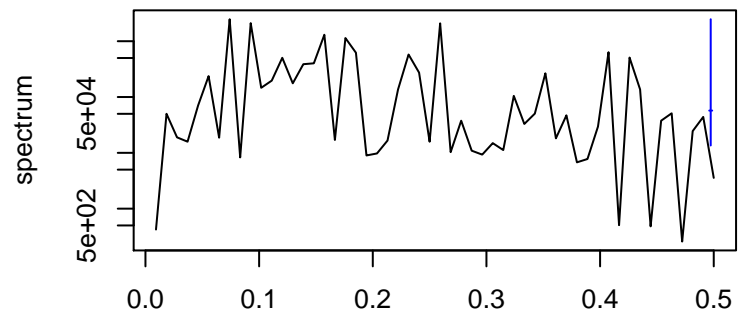

Observed

frequency
bandwidth = 0.00241

Trend

frequency
bandwidth = 0.00267

Seasonal

frequency
bandwidth = 0.00241

Random

frequency
bandwidth = 0.00267