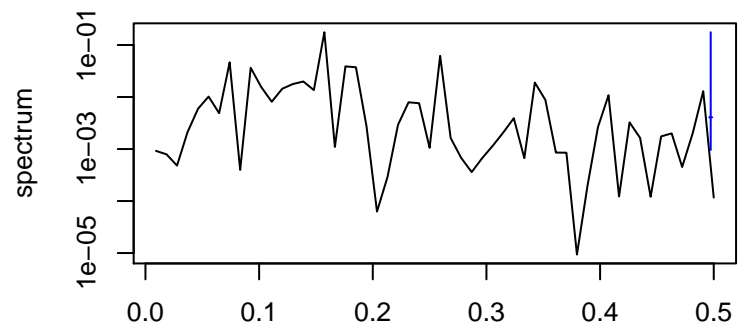

Observed

bandwidth = 0.00241

Trend

bandwidth = 0.00267

Seasonal

bandwidth = 0.00241

Random

bandwidth = 0.00267