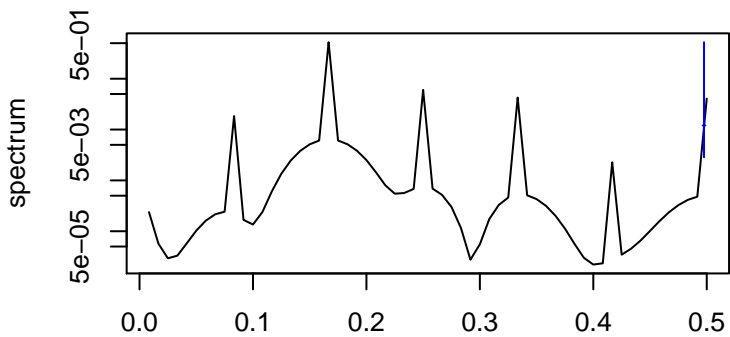

Observed

bandwidth = 0.00241

Trend

bandwidth = 0.00267

Seasonal

bandwidth = 0.00241

Random

bandwidth = 0.00267