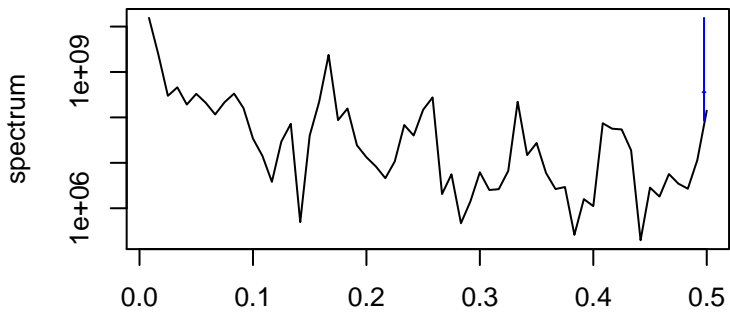

Observed

bandwidth = 0.00241

Trend

bandwidth = 0.00267

Seasonal

bandwidth = 0.00241

Random

bandwidth = 0.00267