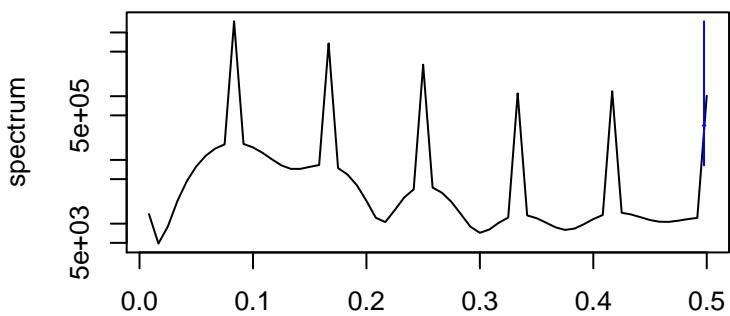

Observed

bandwidth = 0.00241

Trend

bandwidth = 0.00267

Seasonal

bandwidth = 0.00241

Random

bandwidth = 0.00267