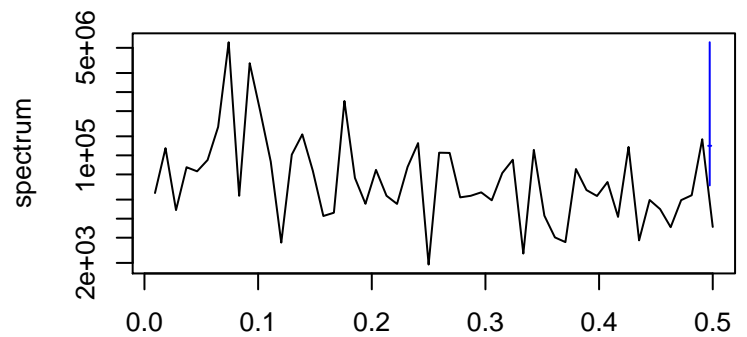

Observed

bandwidth = 0.00241

Trend

bandwidth = 0.00267

Seasonal

bandwidth = 0.00241

Random

bandwidth = 0.00267