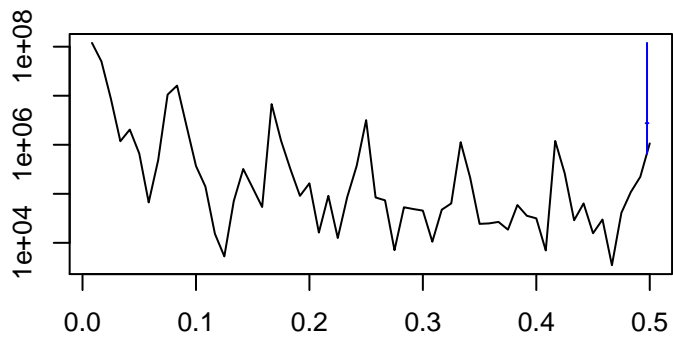

Observed

bandwidth = 0.00241

Trend

bandwidth = 0.00267

Seasonal

bandwidth = 0.00241

Random

bandwidth = 0.00267