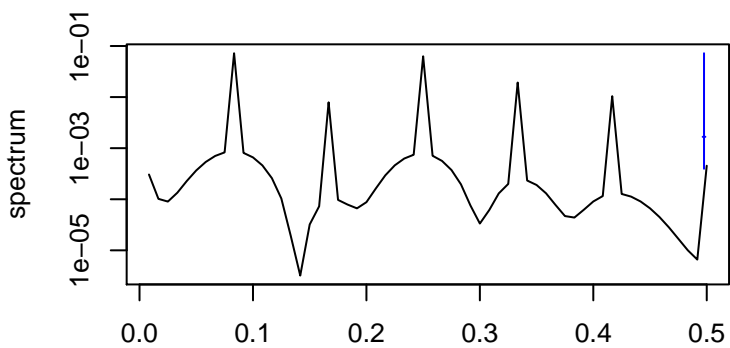

Observed

frequency
bandwidth = 0.00241

Trend

frequency
bandwidth = 0.00267

Seasonal

frequency
bandwidth = 0.00241

Random

frequency
bandwidth = 0.00267