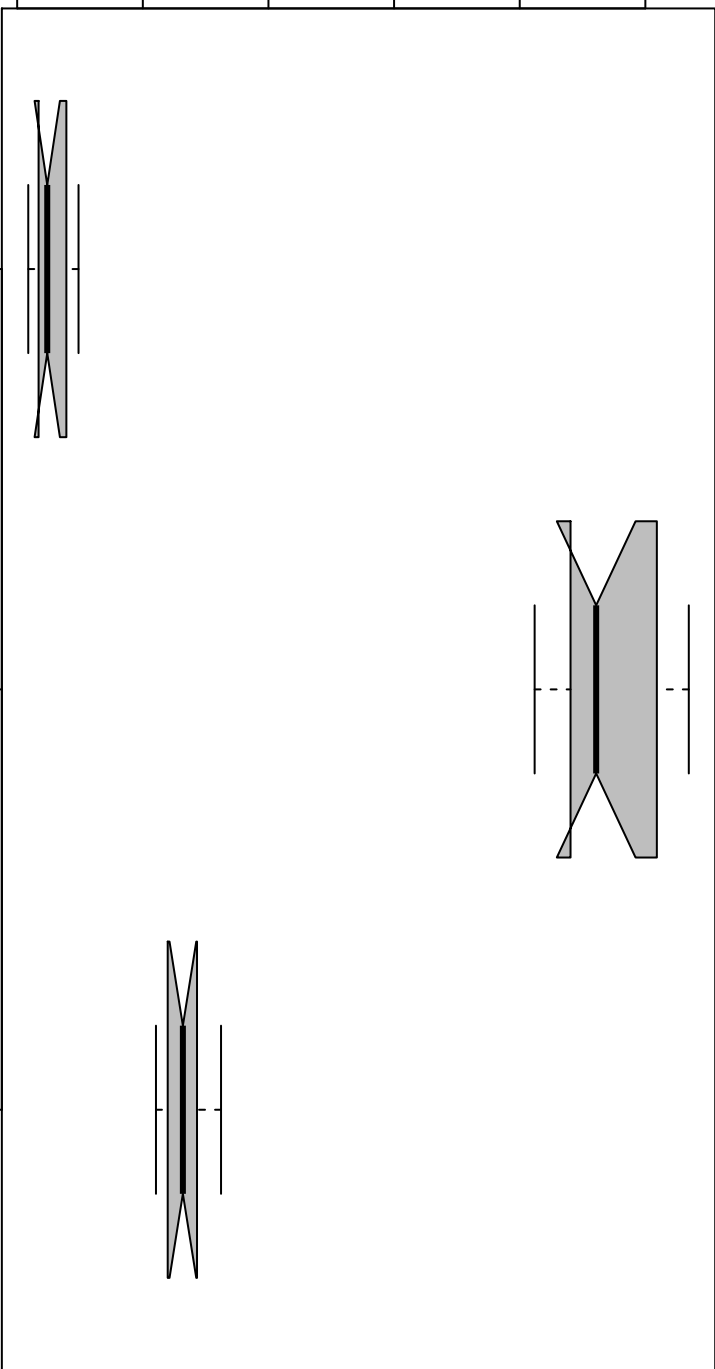

Overall Variability

40000 60000 80000 100000 140000

S.D.

Range

IQR

Notched Box Plots