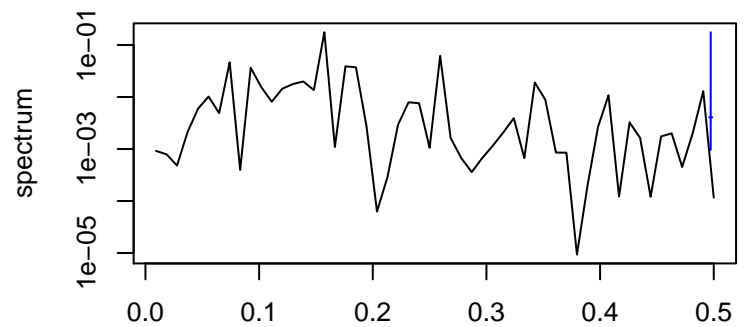

Observed

frequency
bandwidth = 0.00241

Trend

frequency
bandwidth = 0.00267

Seasonal

frequency
bandwidth = 0.00241

Random

frequency
bandwidth = 0.00267