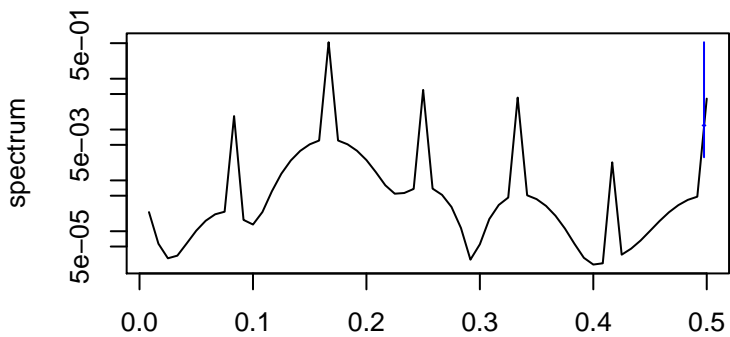

Observed

frequency
bandwidth = 0.00241

Trend

frequency
bandwidth = 0.00267

Seasonal

frequency
bandwidth = 0.00241

Random

frequency
bandwidth = 0.00267