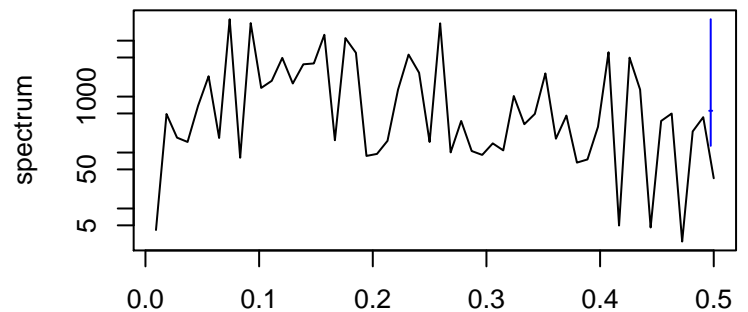

Observed

frequency
bandwidth = 0.00241

Trend

frequency
bandwidth = 0.00267

Seasonal

frequency
bandwidth = 0.00241

Random

frequency
bandwidth = 0.00267