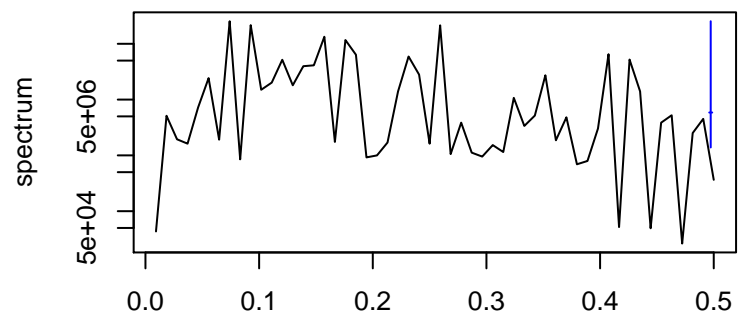

Observed

bandwidth = 0.00241

Trend

bandwidth = 0.00267

Seasonal

bandwidth = 0.00241

Random

bandwidth = 0.00267