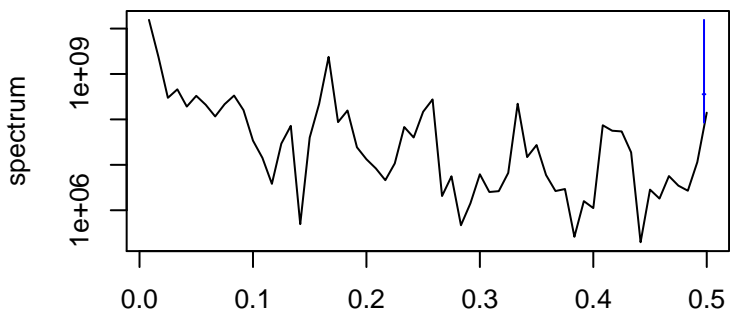

Observed

bandwidth = 0.00241

Trend

bandwidth = 0.00267

Seasonal

bandwidth = 0.00241

Random

bandwidth = 0.00267