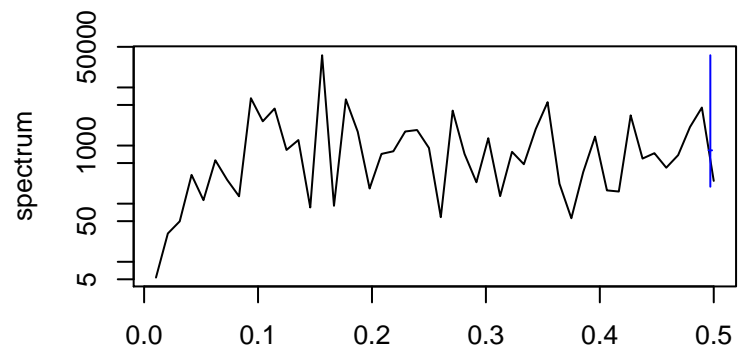

Observed

bandwidth = 0.00267

Trend

bandwidth = 0.00301

Seasonal

bandwidth = 0.00267

Random

bandwidth = 0.00301