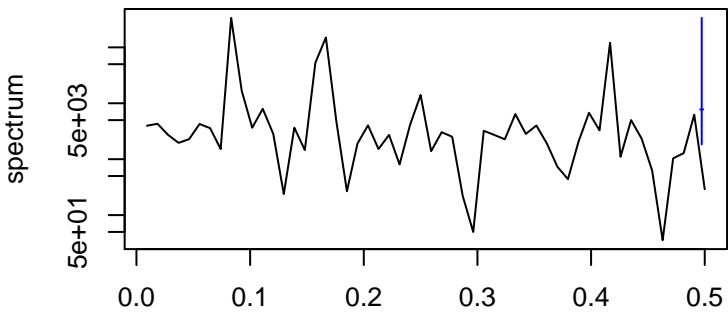

Observed

bandwidth = 0.00267

Trend

bandwidth = 0.00301

Seasonal

bandwidth = 0.00267

Random

bandwidth = 0.00301