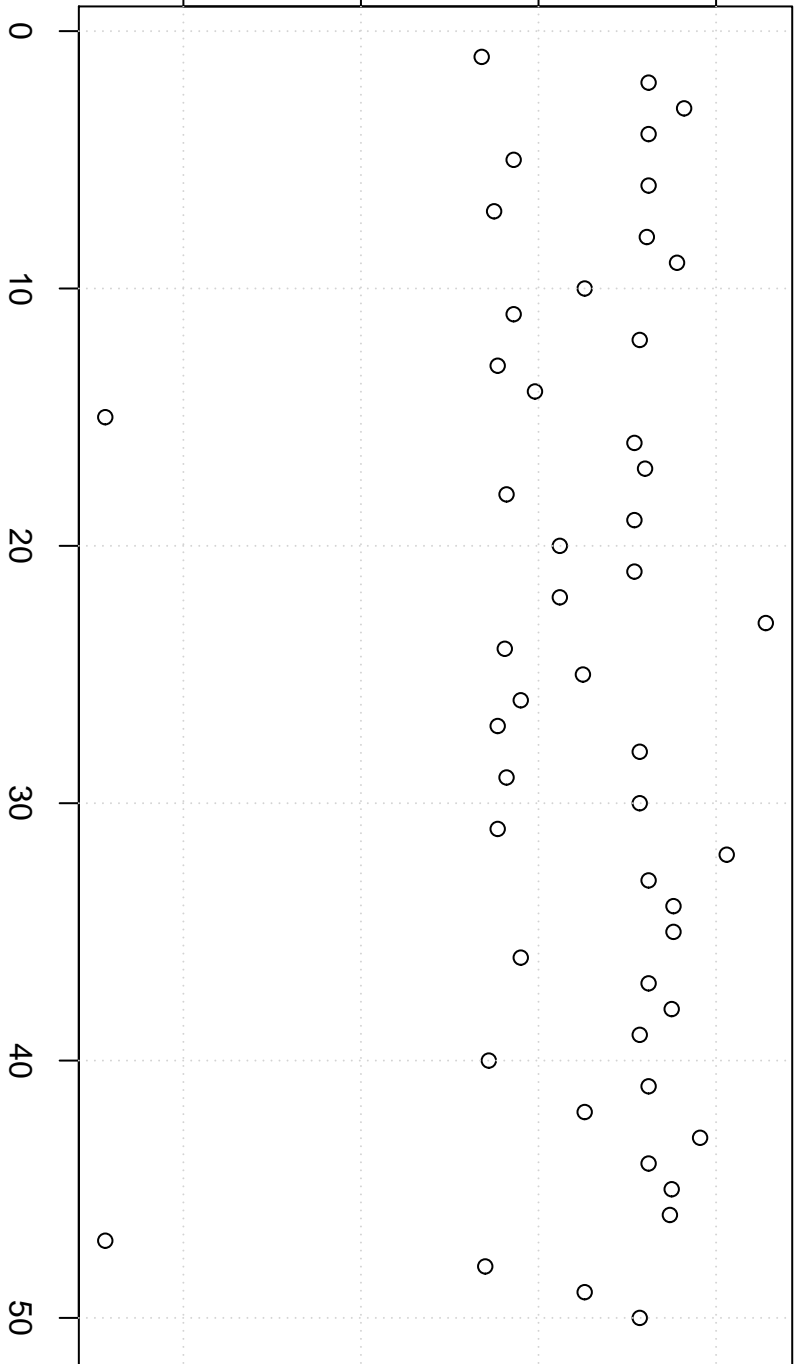

simulated values

247.0

247.5

248.0

248.5

Simulation of Median

Index