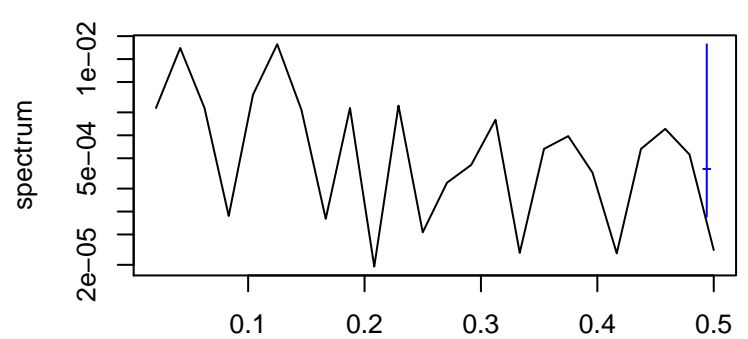

Observed

frequency
bandwidth = 0.00481

Trend

frequency
bandwidth = 0.00601

Seasonal

frequency
bandwidth = 0.00481

Random

frequency
bandwidth = 0.00601