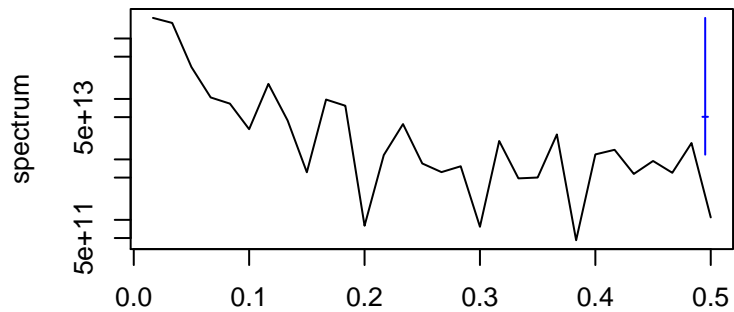

Observed

frequency
bandwidth = 0.00481

Trend

frequency
bandwidth = 0.00601

Seasonal

frequency
bandwidth = 0.00481

Random

frequency
bandwidth = 0.00601