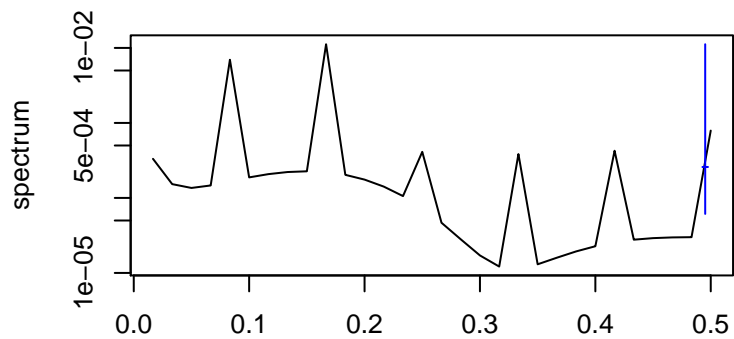

Observed

frequency
bandwidth = 0.00481

Trend

frequency
bandwidth = 0.00601

Seasonal

frequency
bandwidth = 0.00481

Random

frequency
bandwidth = 0.00601