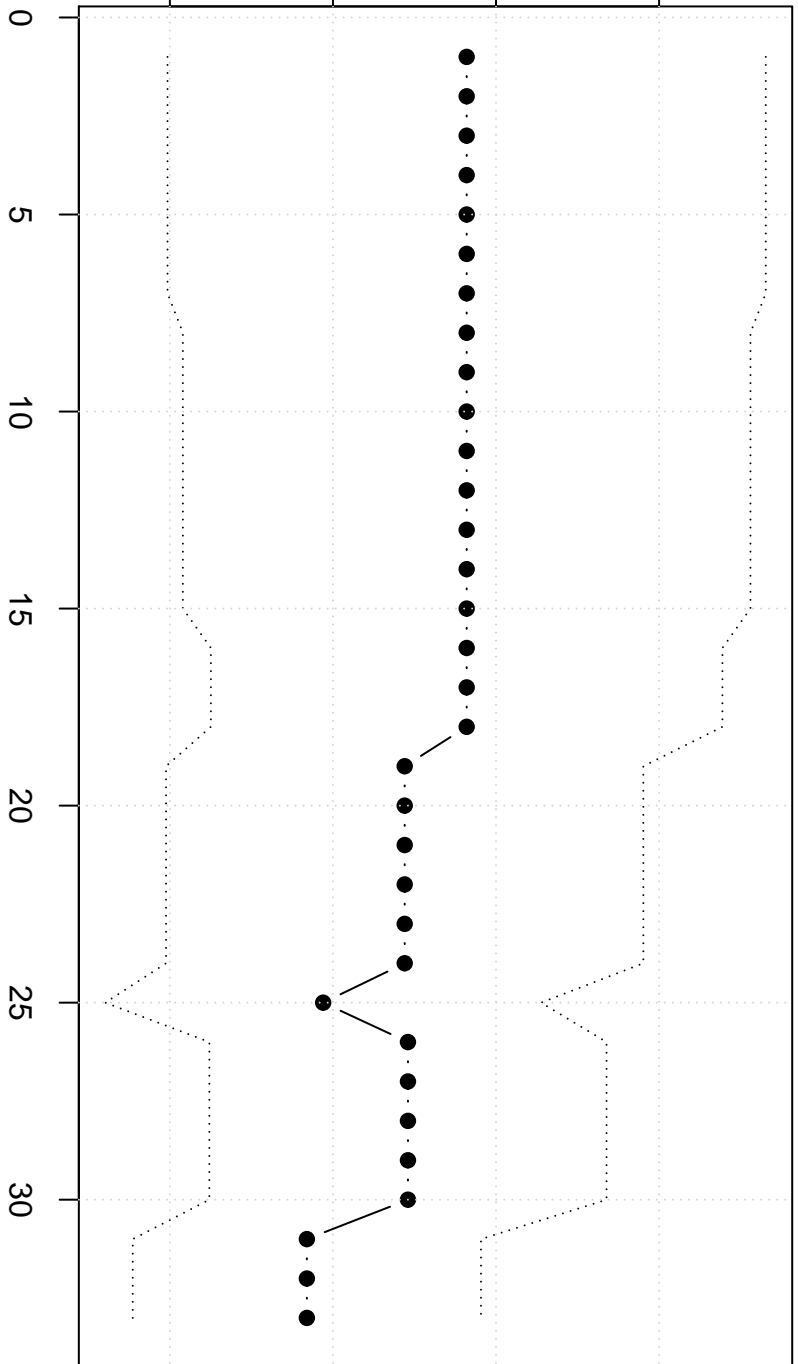

Winsorized Mean(j/n)

9.5

10.0

10.5

11.0

Score op examen Engels