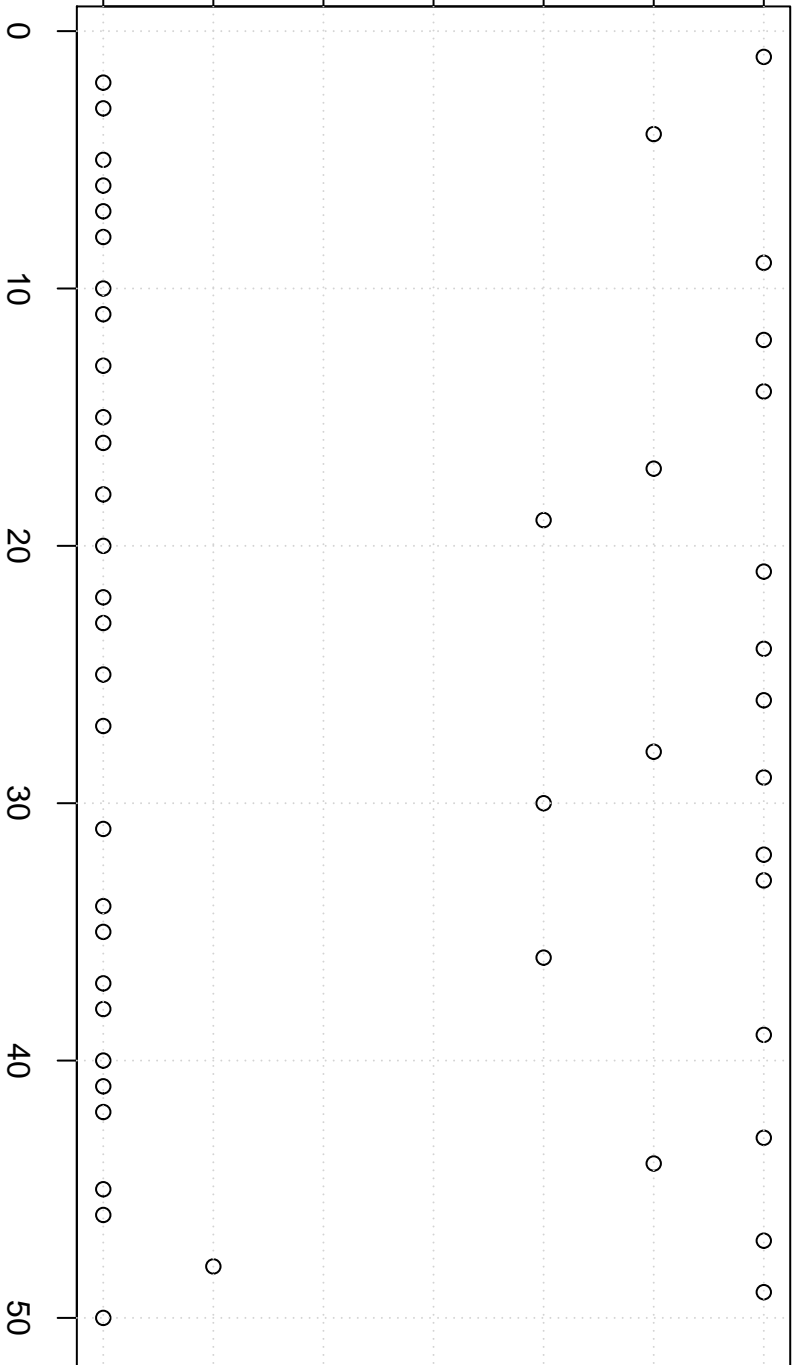

simulated values

22.0 22.5 23.0 23.5 24.0 24.5 25.0

Simulation of Median

Index