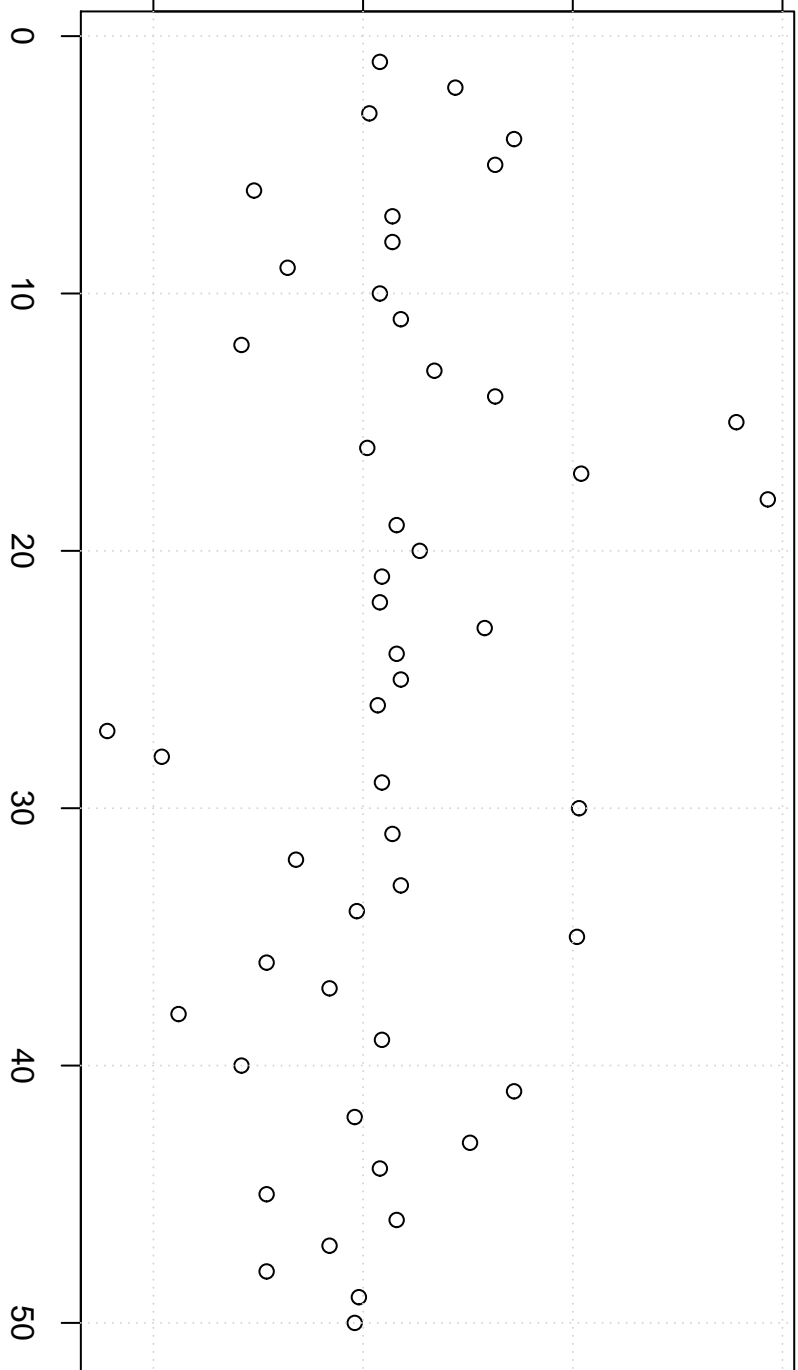

simulated values

16.0 16.5 17.0 17.5

Index

Simulation of Median