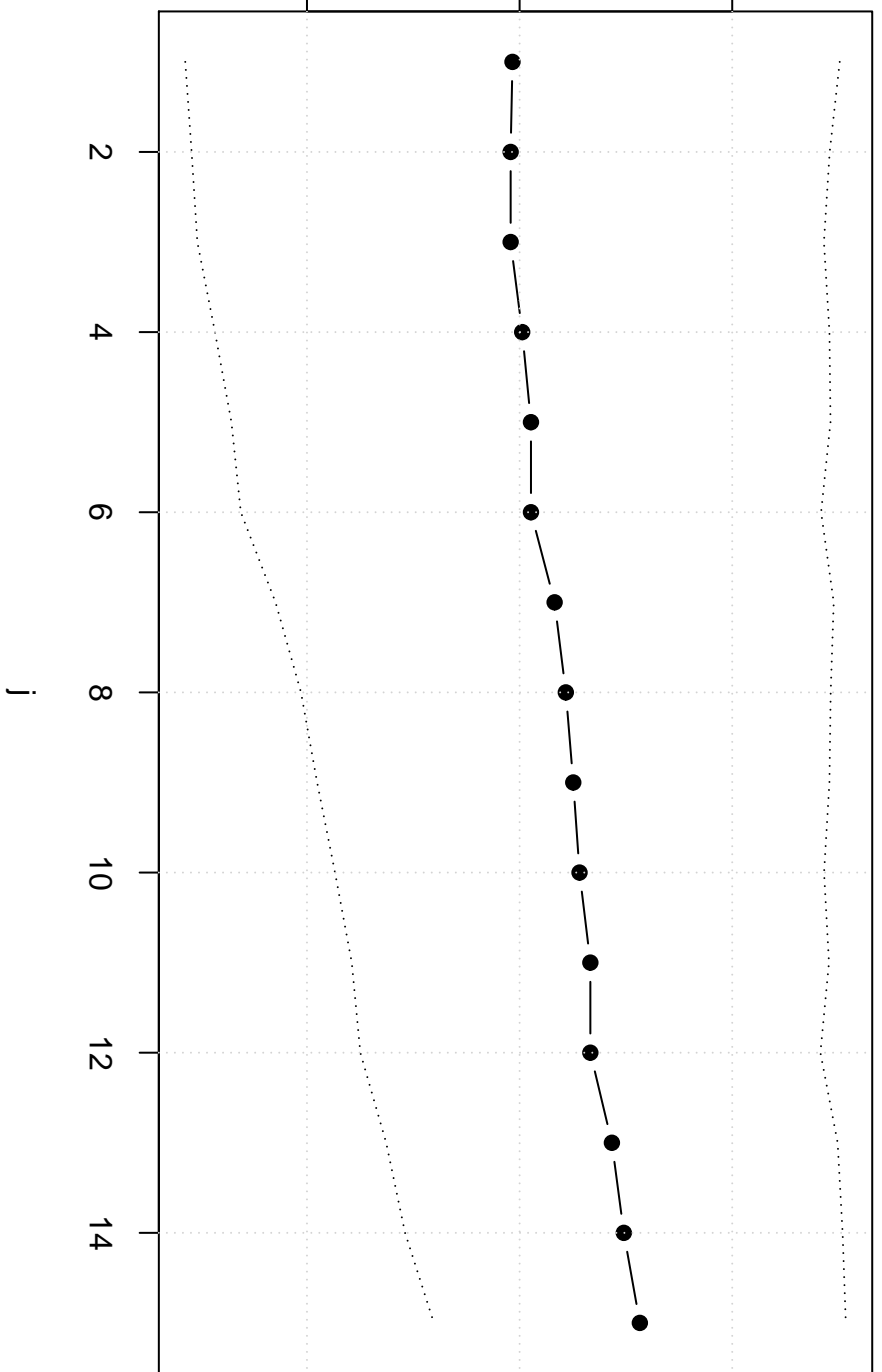

Trimmed Mean(j/n)

1400000 1450000 1500000

Robustness of Central Tendency