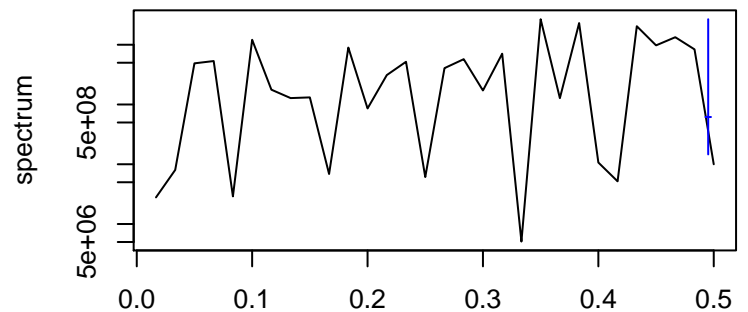

Observed

frequency
bandwidth = 0.00401

Trend

frequency
bandwidth = 0.00481

Seasonal

frequency
bandwidth = 0.00401

Random

frequency
bandwidth = 0.00481