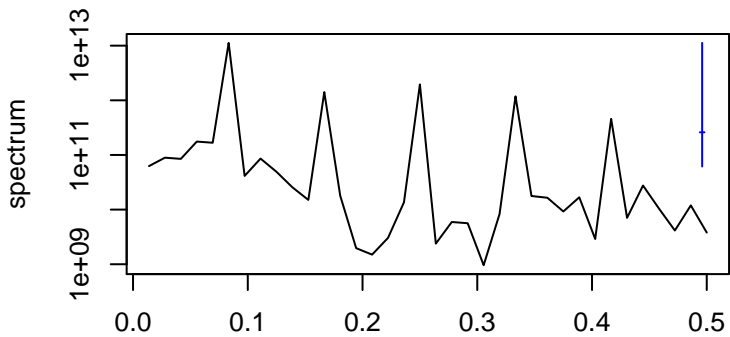

Observed

frequency
bandwidth = 0.00401

Trend

frequency
bandwidth = 0.00481

Seasonal

frequency
bandwidth = 0.00401

Random

frequency
bandwidth = 0.00481