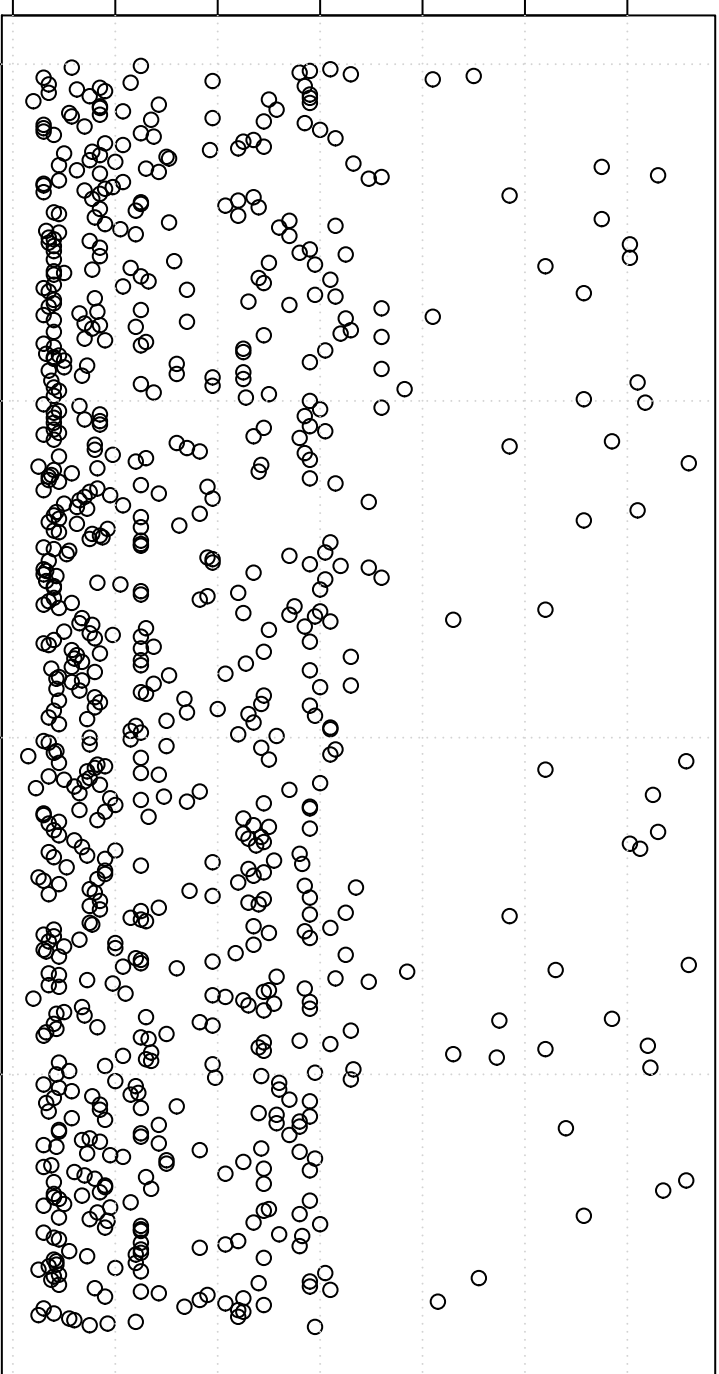

simulated values

11.0 11.2 11.4 11.6 11.8 12.0 12.2

0

200

400

600

Index

Simulation of Median