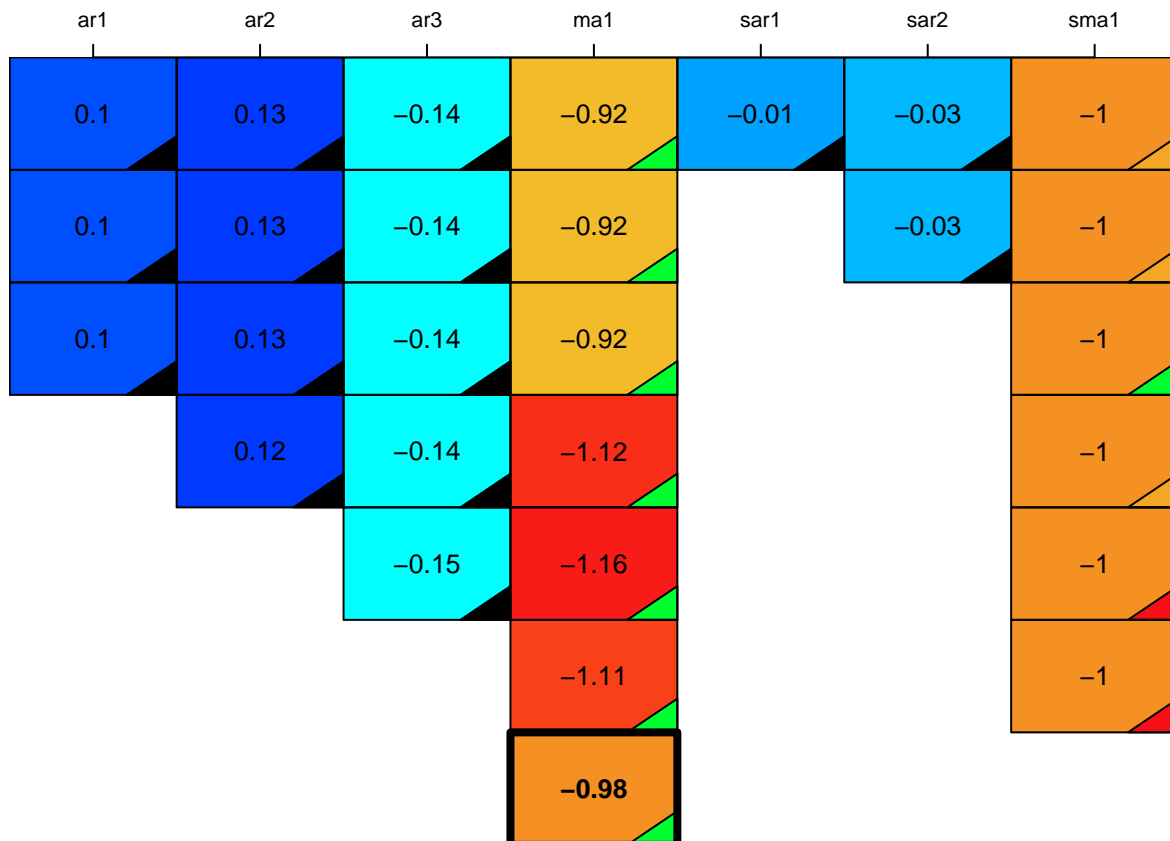

aic

coefficients

p-value