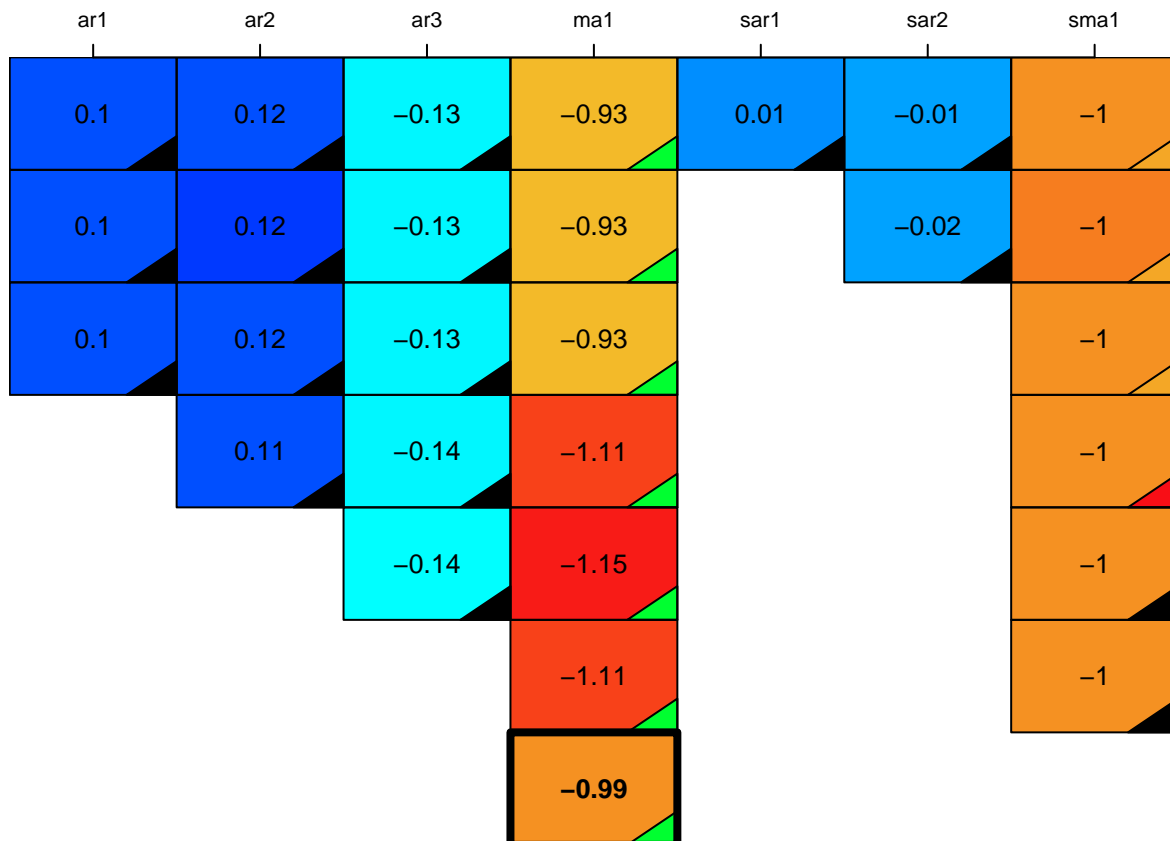

aic

coefficients

p-value