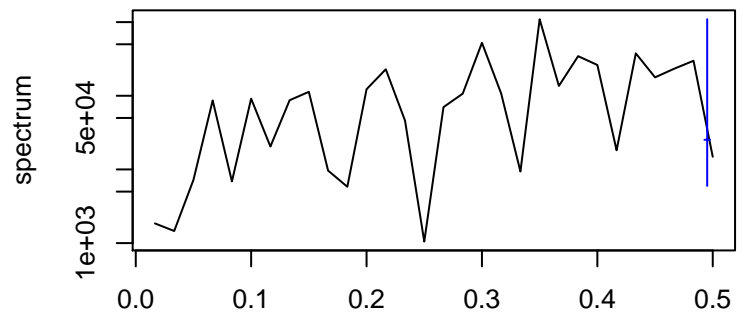

Observed

frequency
bandwidth = 0.00401

Trend

frequency
bandwidth = 0.00481

Seasonal

frequency
bandwidth = 0.00401

Random

frequency
bandwidth = 0.00481