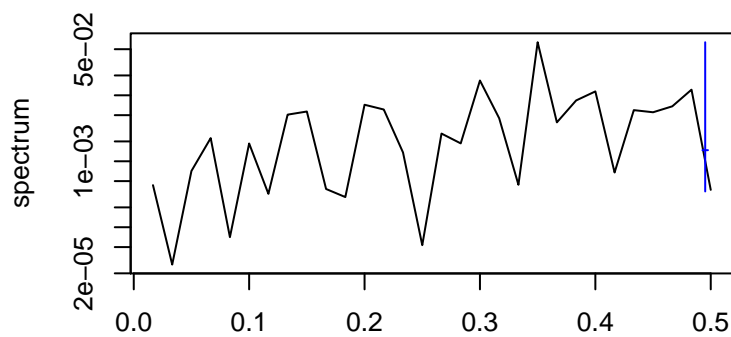

Observed

frequency
bandwidth = 0.00401

Trend

frequency
bandwidth = 0.00481

Seasonal

frequency
bandwidth = 0.00401

Random

frequency
bandwidth = 0.00481