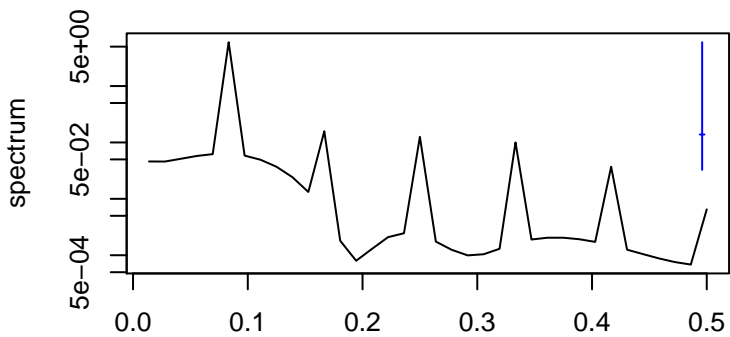

Observed

frequency
bandwidth = 0.00401

Trend

frequency
bandwidth = 0.00481

Seasonal

frequency
bandwidth = 0.00401

Random

frequency
bandwidth = 0.00481