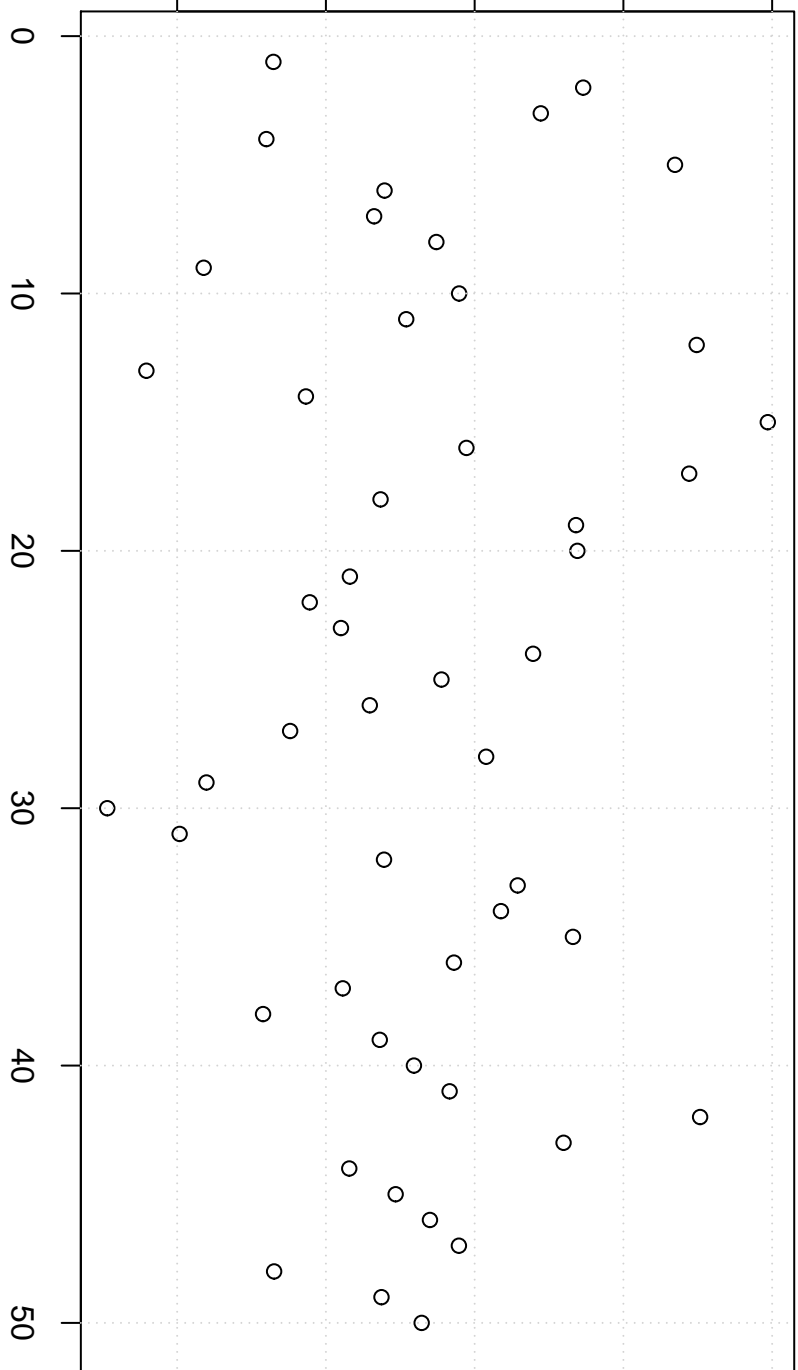

simulated values

16000 18000 20000 22000 24000

Simulation of Mean

Index