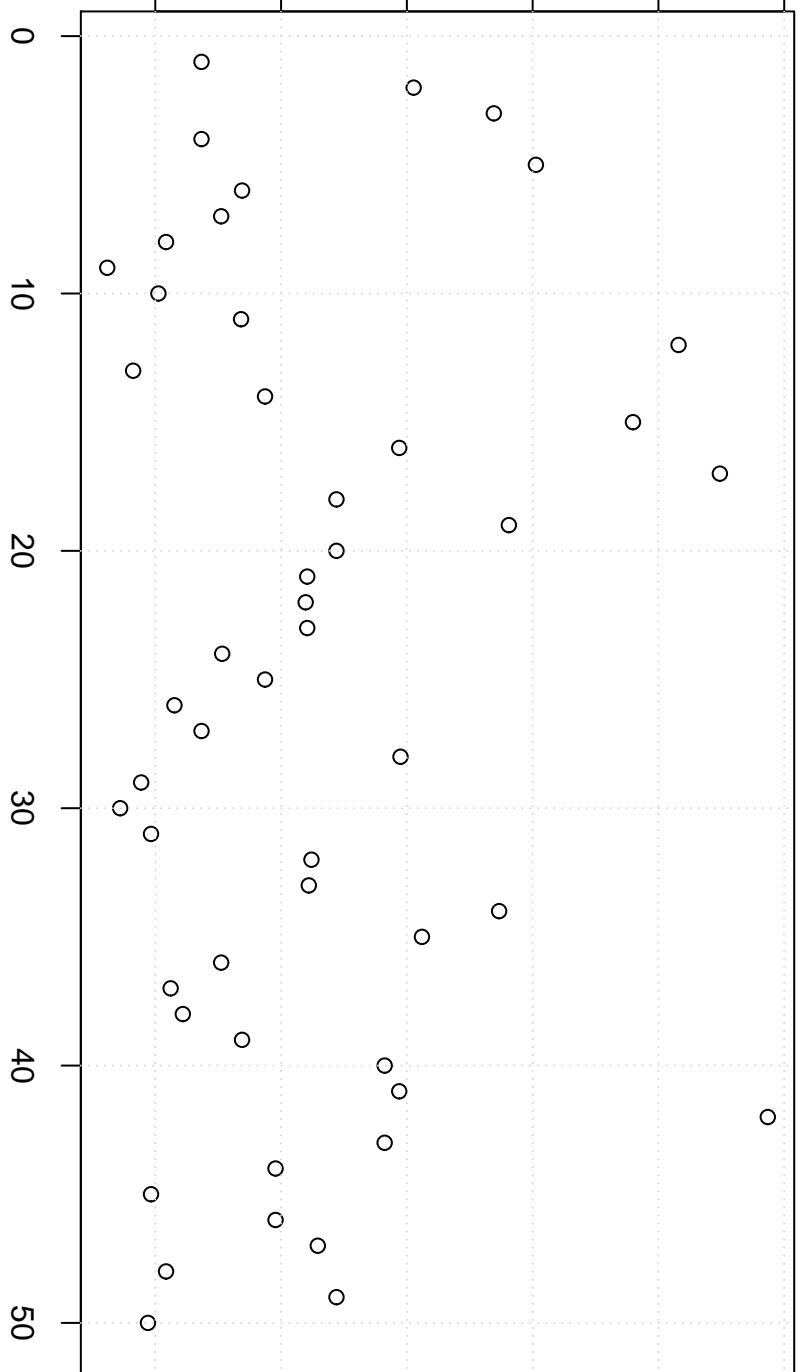

simulated values

16000 18000 20000 22000 24000 26000

Index

Simulation of Median