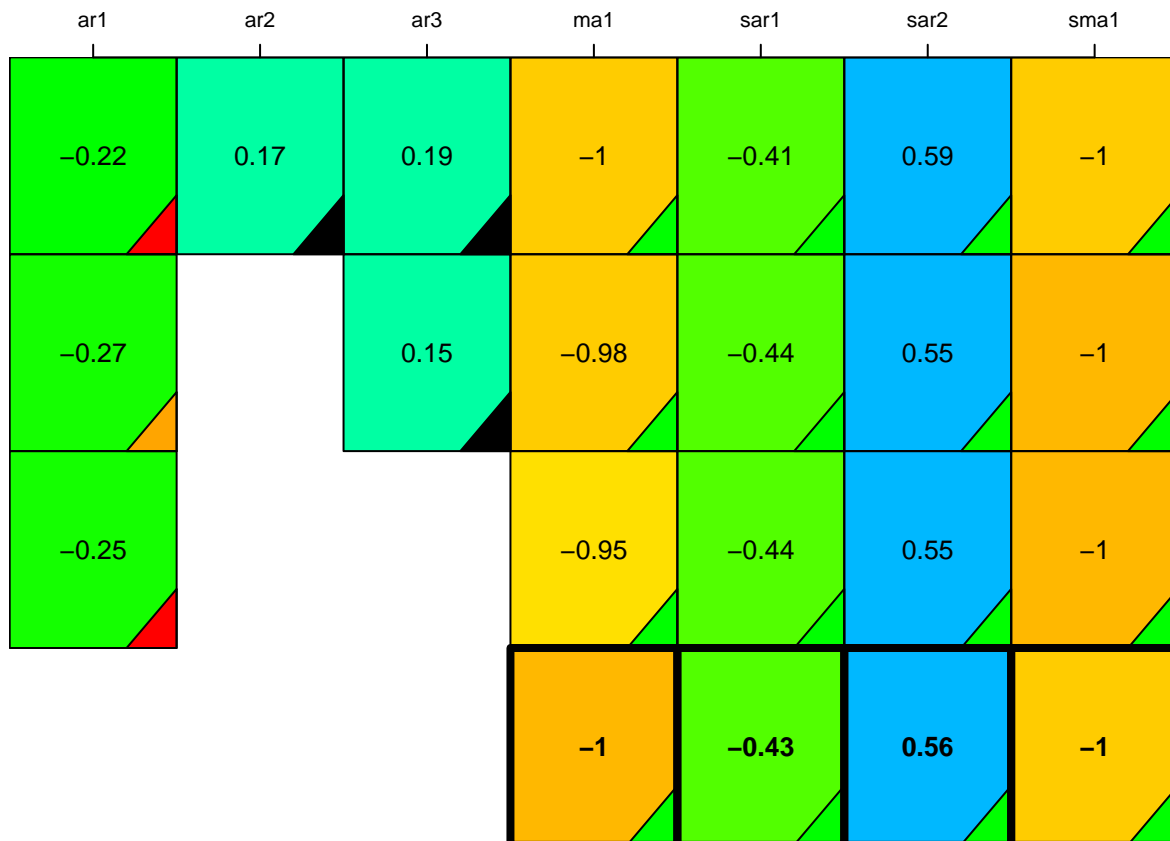

aic

coefficients

p-value