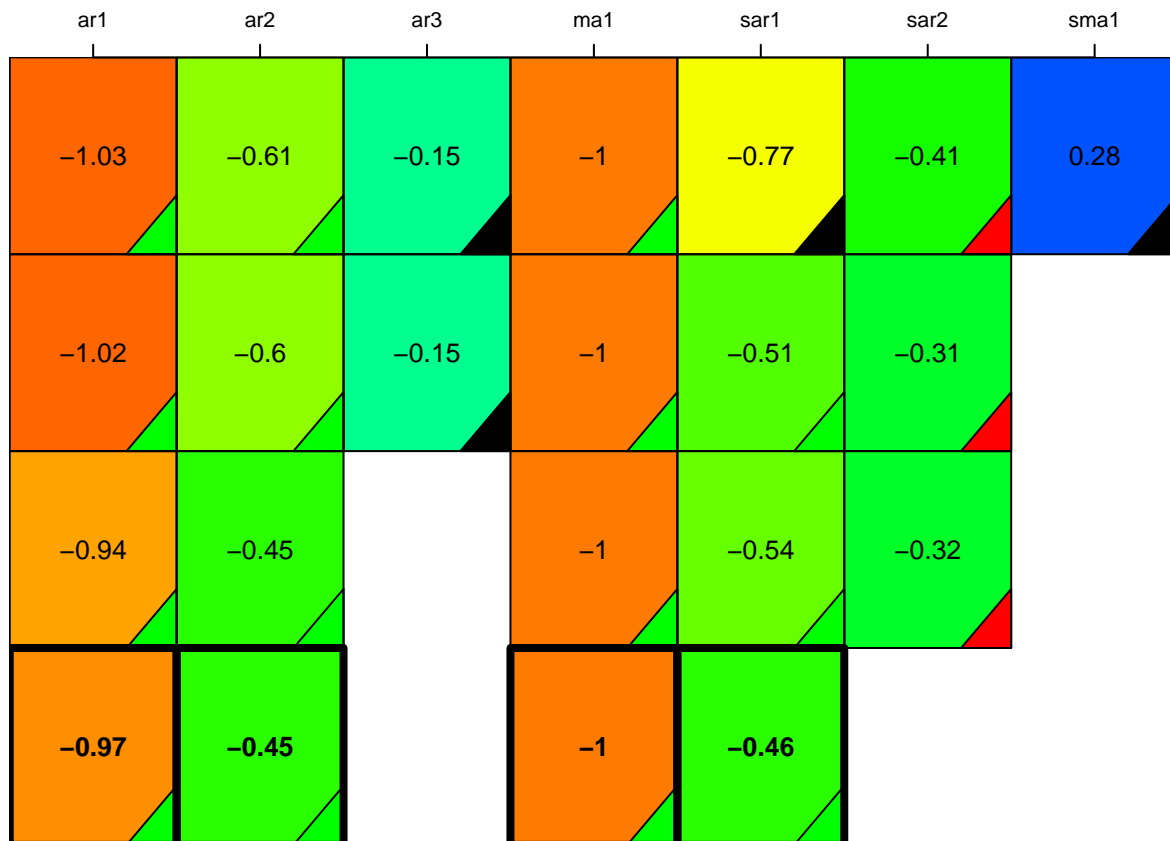

aic

coefficients

p-value