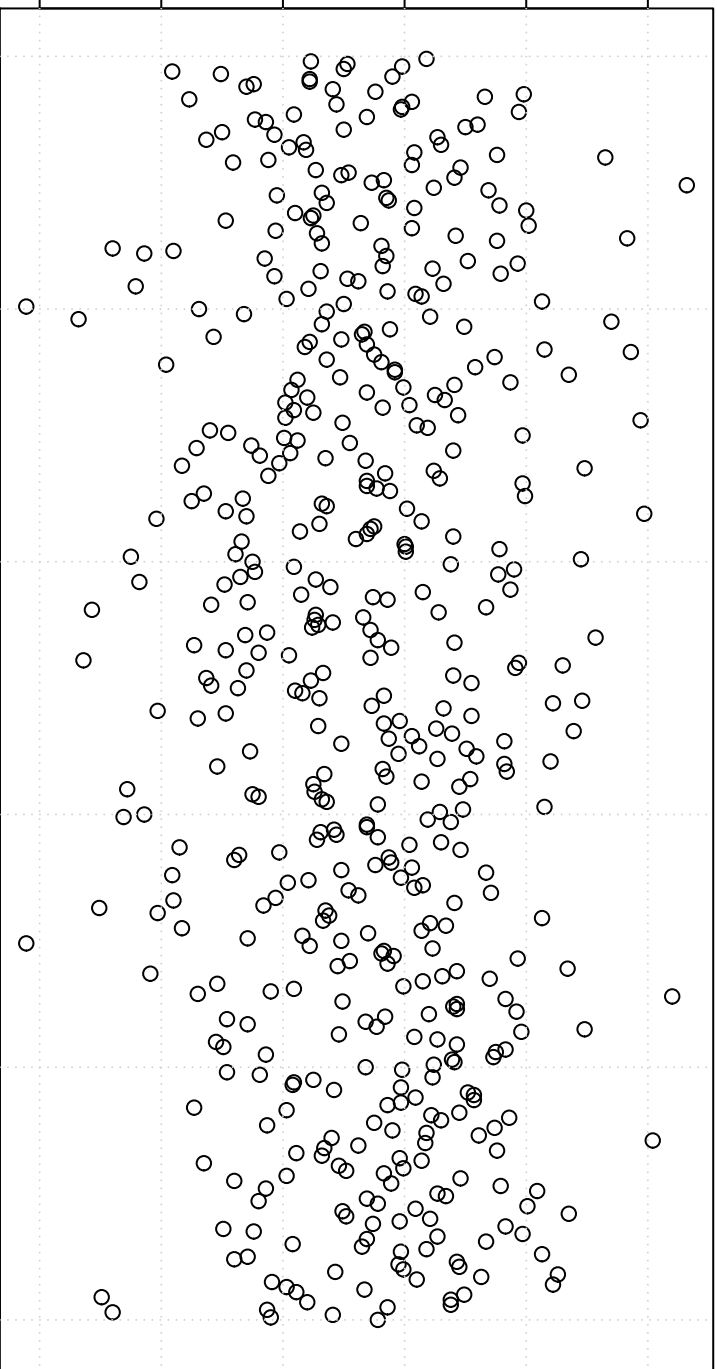

simulated values

22.0 22.5 23.0 23.5 24.0 24.5

0 100 200 300 400 500

Index

Simulation of Mean