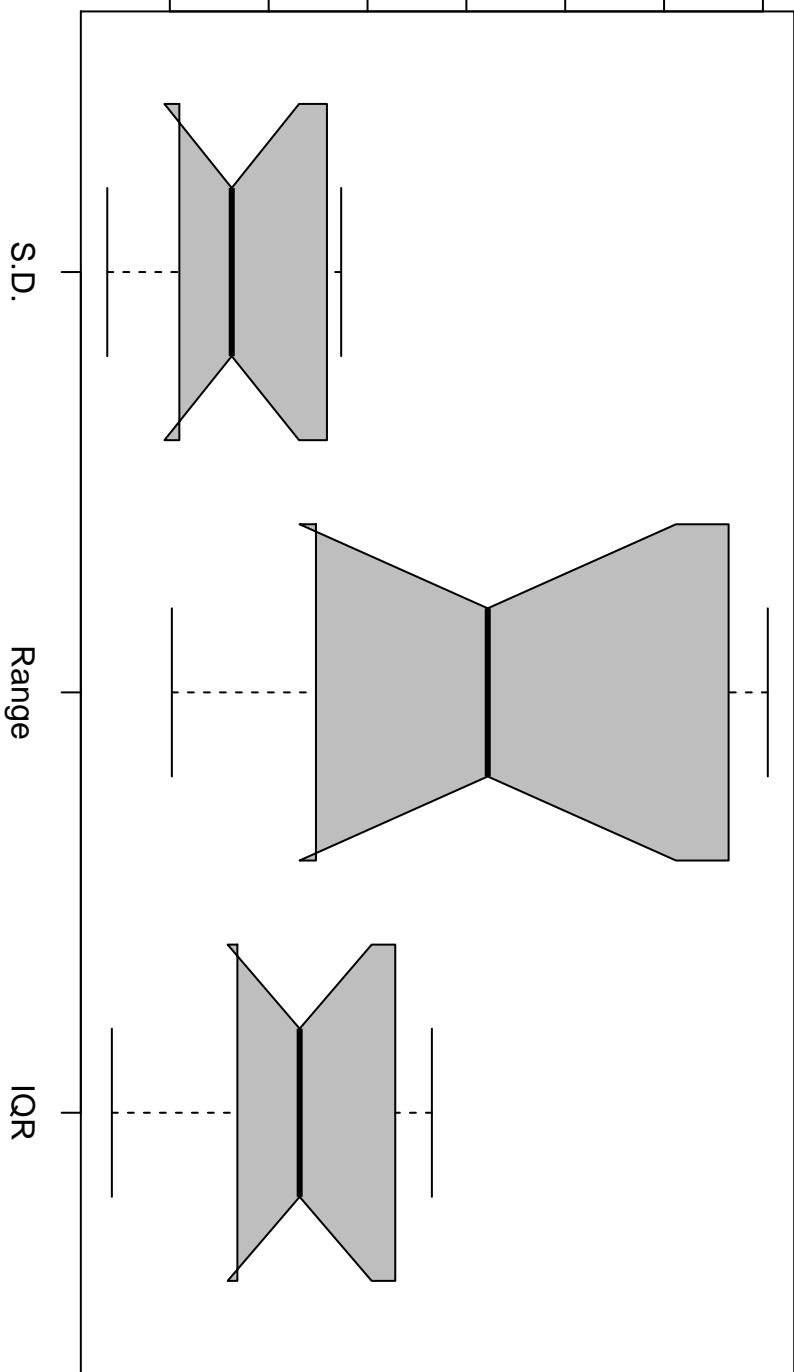

Overall Variability

2000 4000 6000 8000 12000

Notched Box Plots