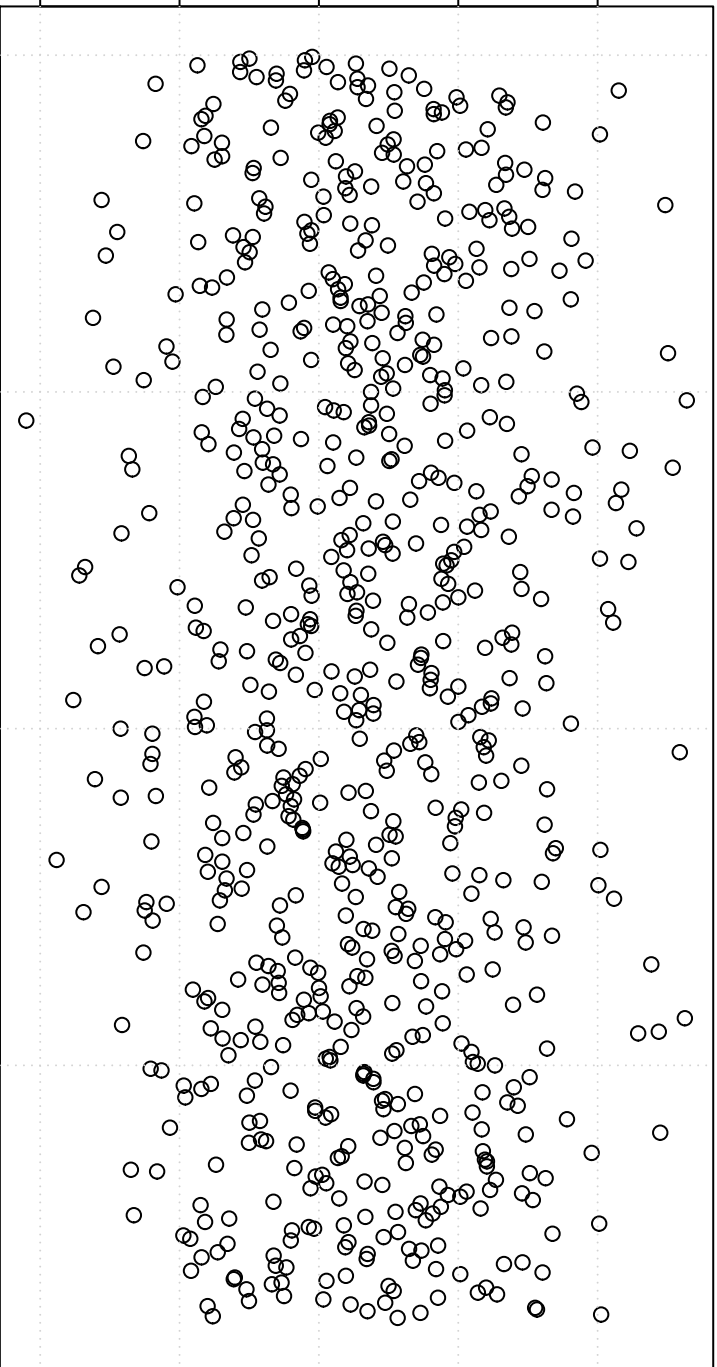

simulated values

51.0 51.5 52.0 52.5 53.0

0

200

400

600

Index

Simulation of Mean