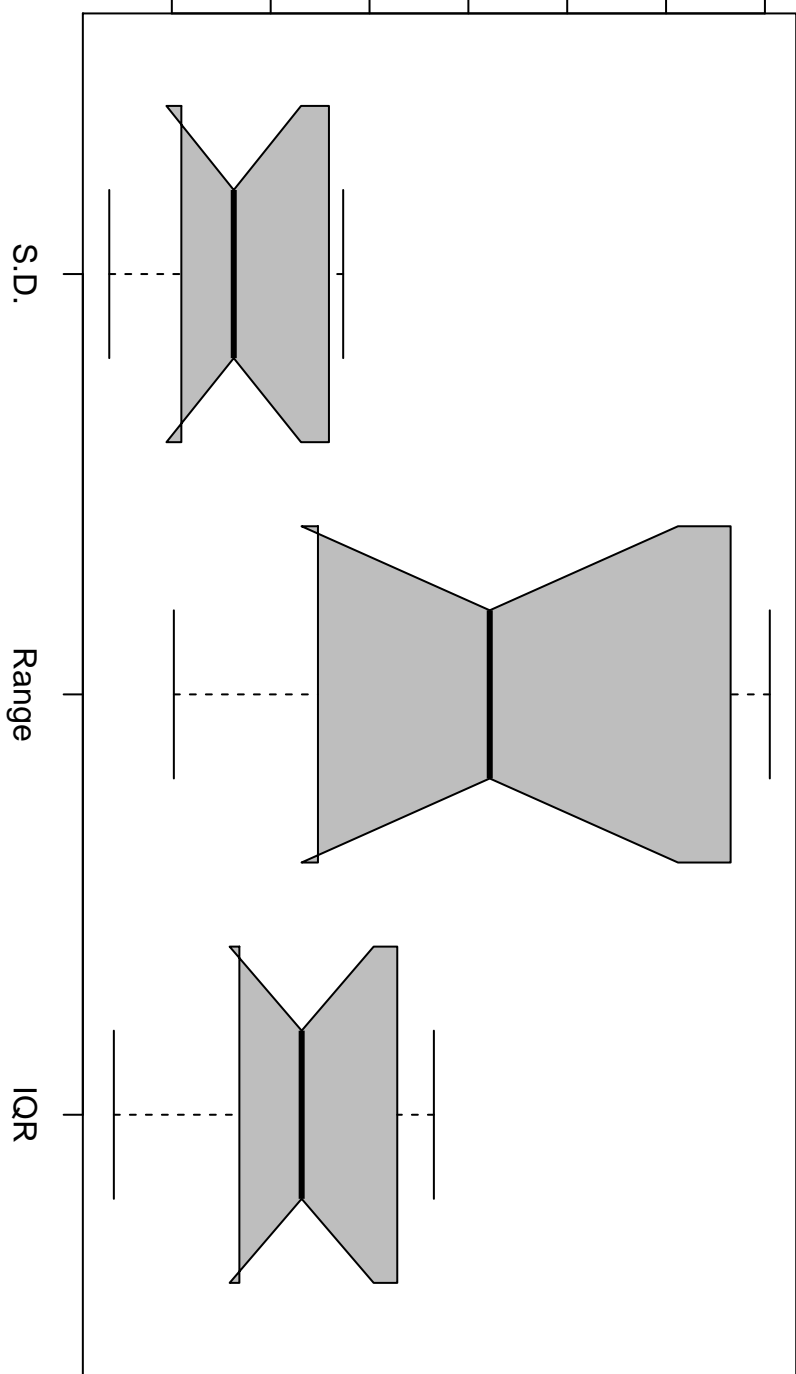

Overall Variability

2000 4000 6000 8000 12000

Notched Box Plots