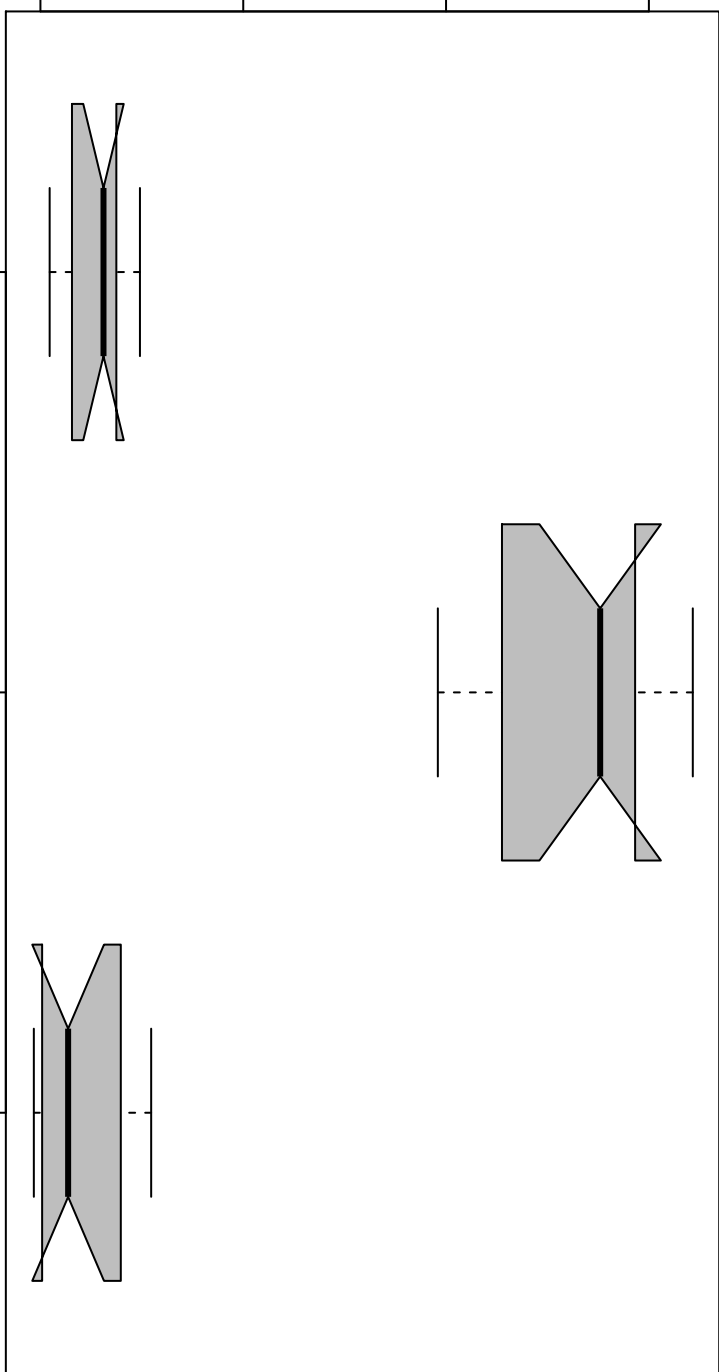

Overall Variability

5000 10000 15000 20000

S.D.

Range

IQR

Notched Box Plots