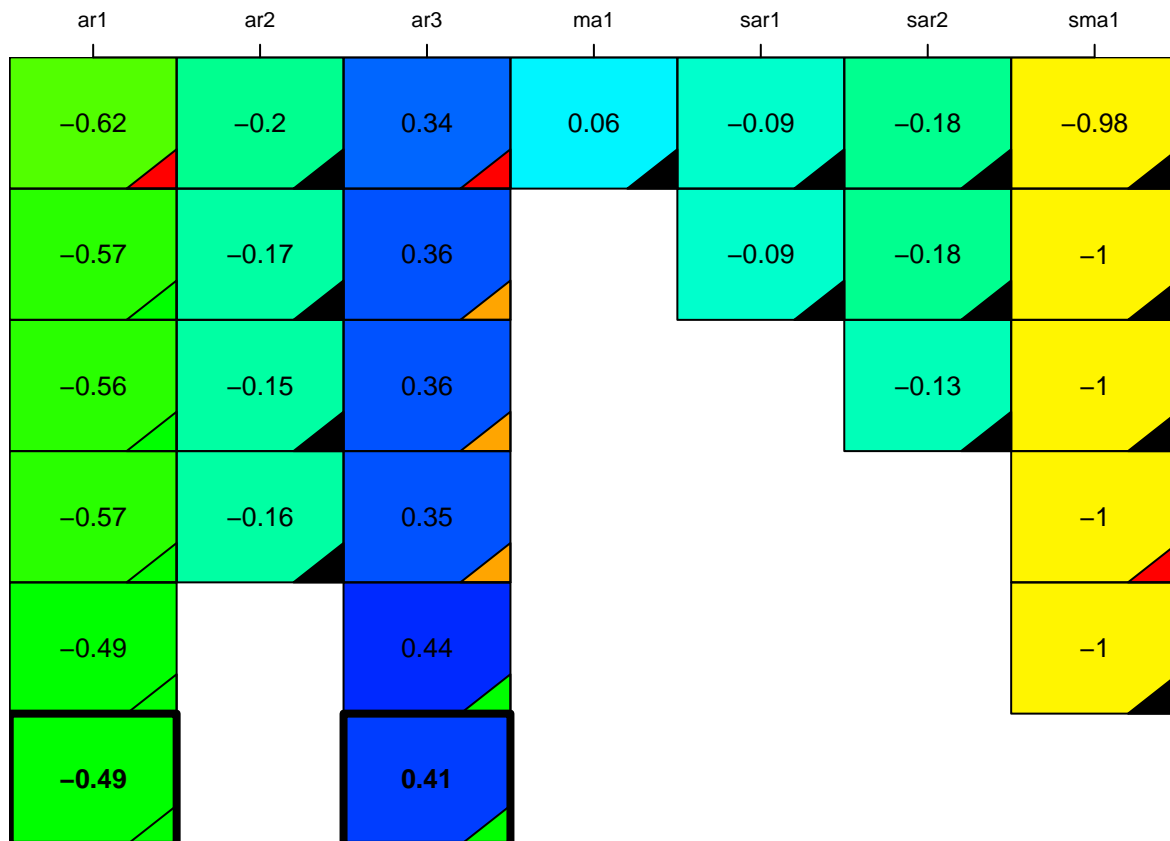

aic

coefficients

p-value