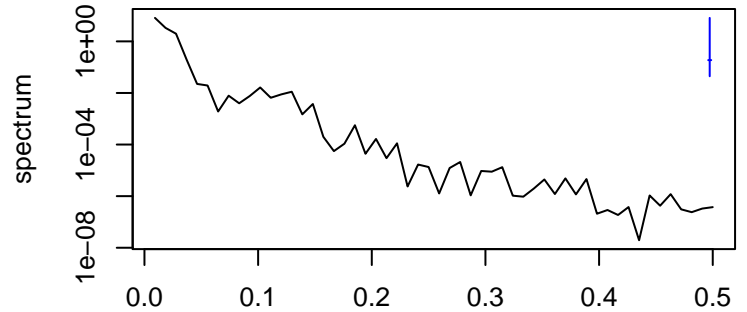

Observed

bandwidth = 0.00241

Trend

bandwidth = 0.00267

Seasonal

bandwidth = 0.00241

Random

bandwidth = 0.00267