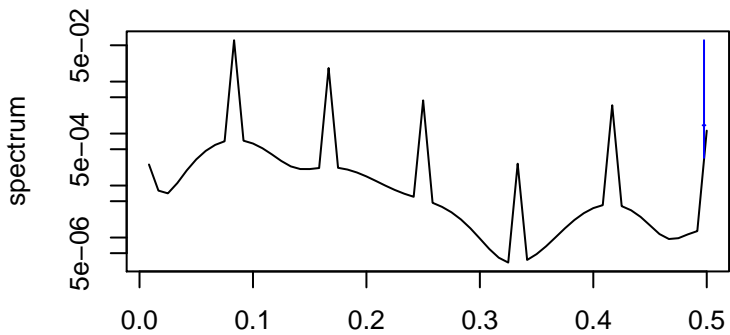

Observed

bandwidth = 0.00241

Trend

bandwidth = 0.00267

Seasonal

bandwidth = 0.00241

Random

bandwidth = 0.00267