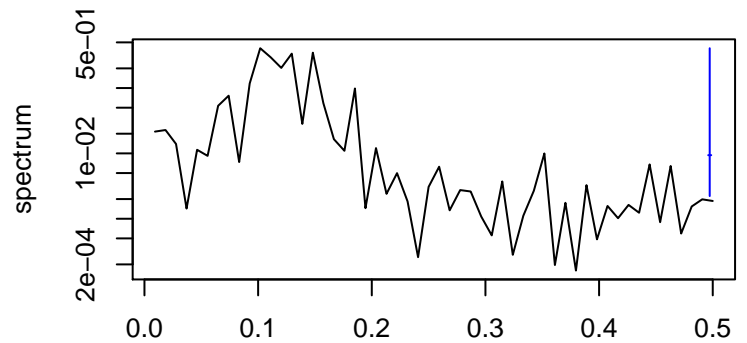

Observed

bandwidth = 0.00241

Trend

bandwidth = 0.00267

Seasonal

bandwidth = 0.00241

Random

bandwidth = 0.00267