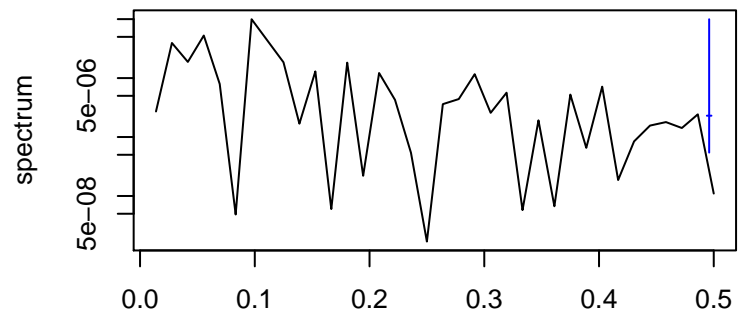

Observed

frequency
bandwidth = 0.00321

Trend

frequency
bandwidth = 0.00401

Seasonal

frequency
bandwidth = 0.00321

Random

frequency
bandwidth = 0.00401