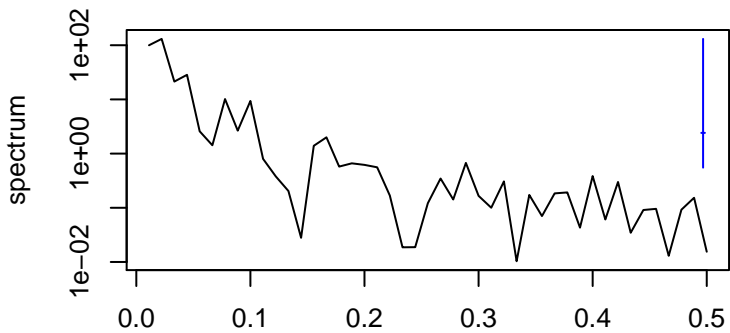

Observed

frequency
bandwidth = 0.00321

Trend

frequency
bandwidth = 0.00401

Seasonal

frequency
bandwidth = 0.00321

Random

frequency
bandwidth = 0.00401