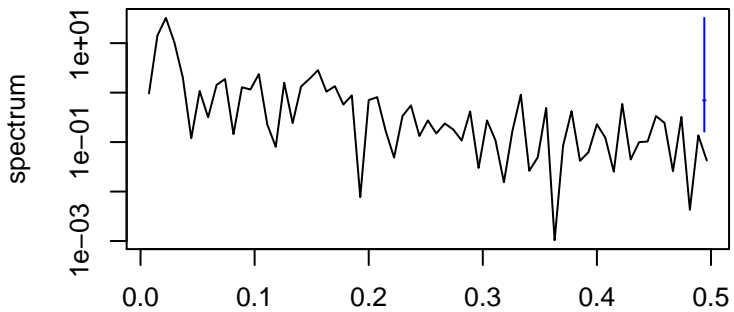

Observed

frequency
bandwidth = 0.00214

Trend

frequency
bandwidth = 0.00241

Seasonal

frequency
bandwidth = 0.00214

Random

frequency
bandwidth = 0.00241