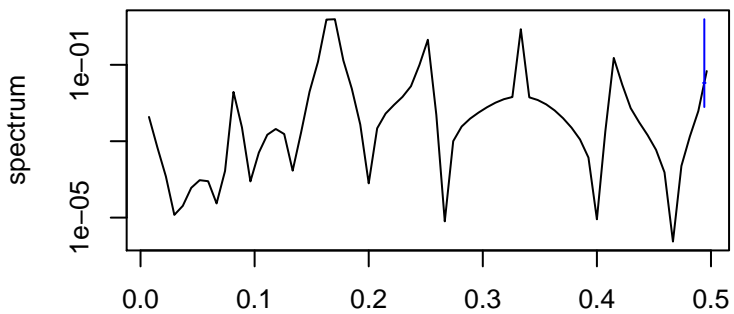

Observed

frequency
bandwidth = 0.00214

Trend

frequency
bandwidth = 0.00241

Seasonal

frequency
bandwidth = 0.00214

Random

frequency
bandwidth = 0.00241