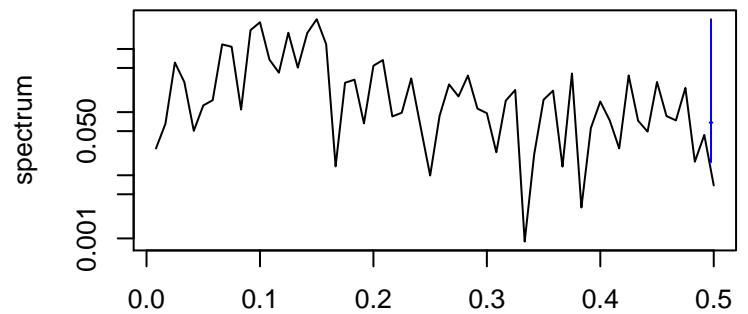

Observed

frequency
bandwidth = 0.00214

Trend

frequency
bandwidth = 0.00241

Seasonal

frequency
bandwidth = 0.00214

Random

frequency
bandwidth = 0.00241