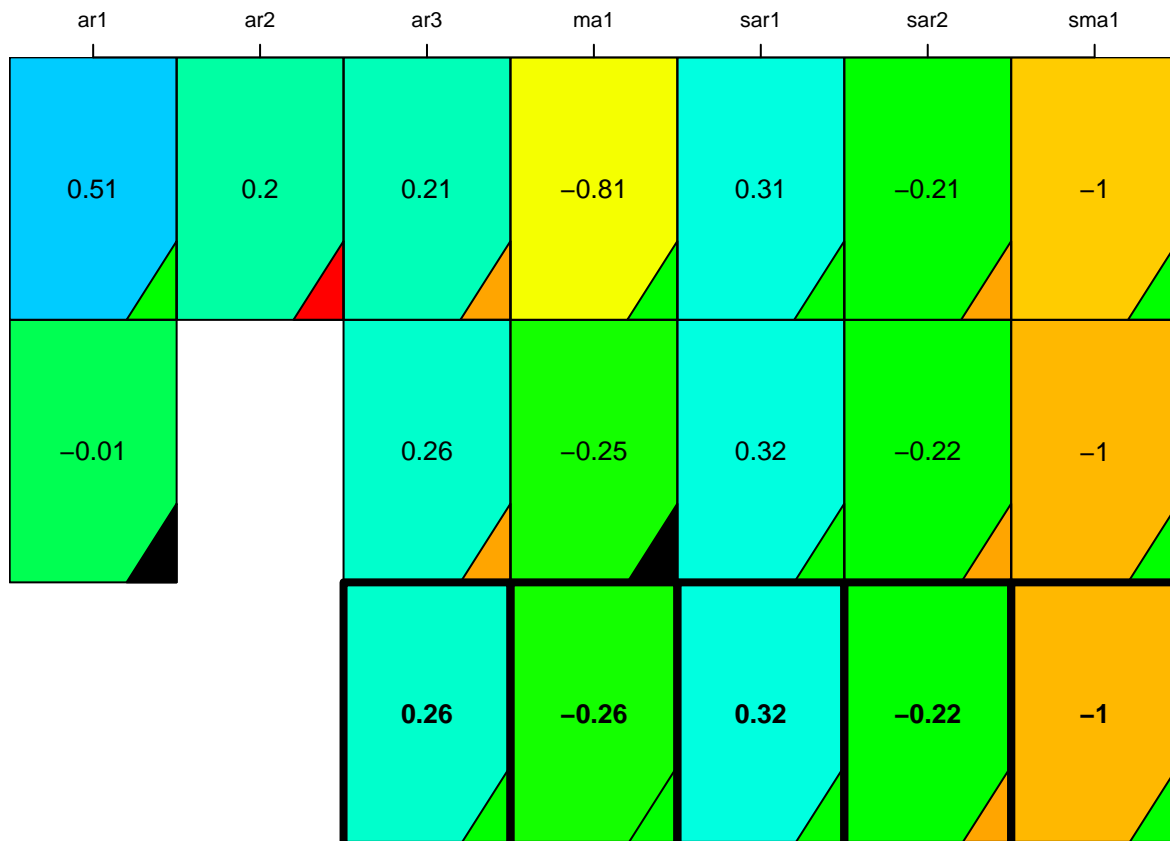

aic

coefficients

p-value