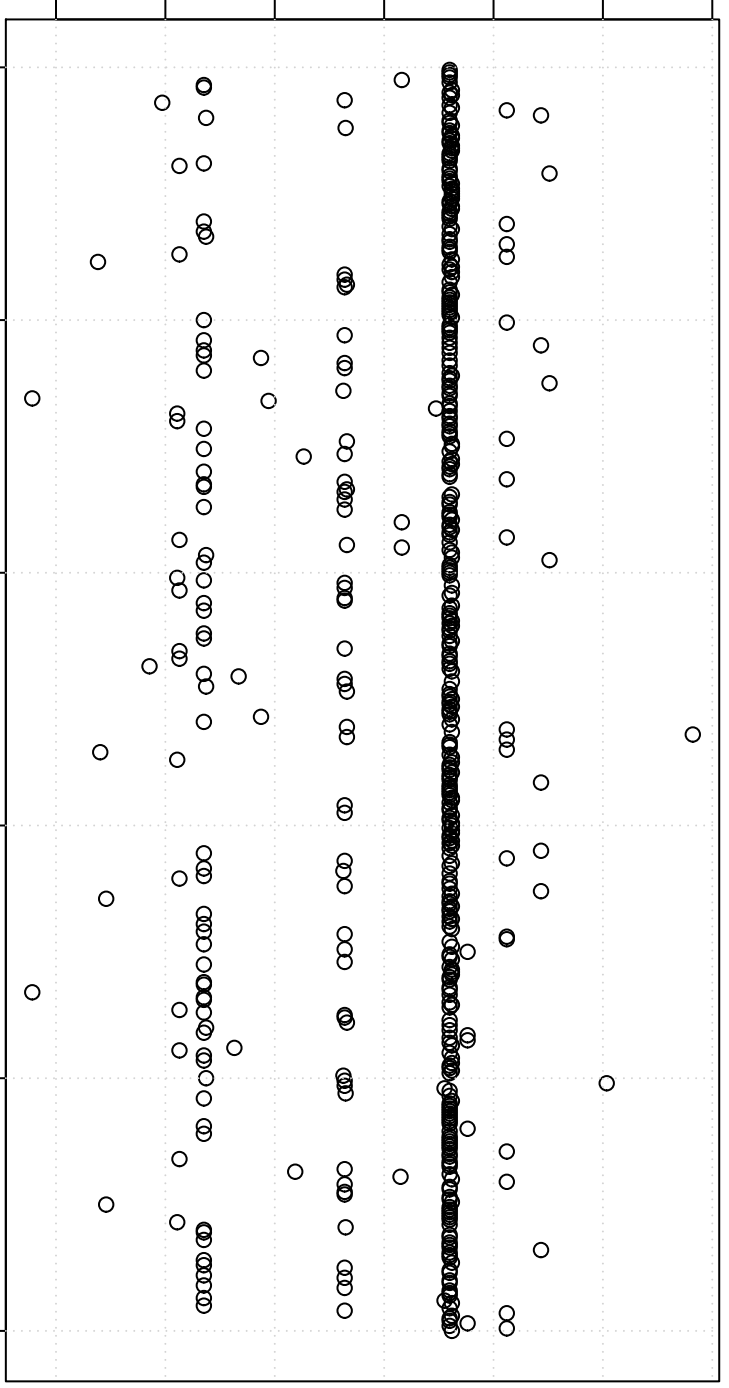

simulated values

116000 120000 124000 128000

0 100 200 300 400 500

Index

Simulation of Midrange