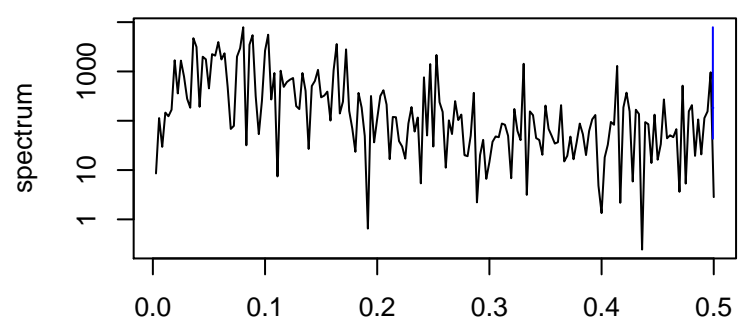

Observed

frequency
bandwidth = 0.00077

Trend

frequency
bandwidth = 0.000802

Seasonal

frequency
bandwidth = 0.00077

Random

frequency
bandwidth = 0.000802