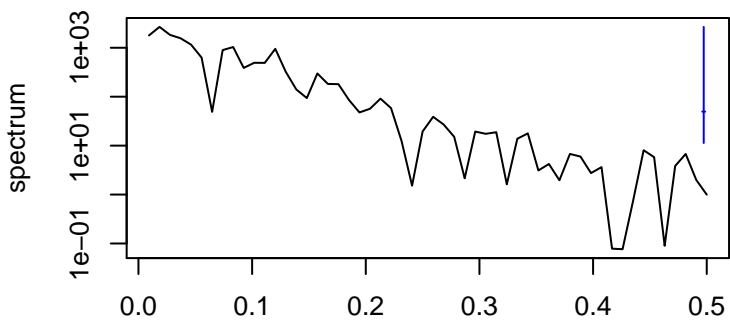

Observed

frequency
bandwidth = 0.00267

Trend

frequency
bandwidth = 0.00321

Seasonal

frequency
bandwidth = 0.00301

Random

frequency
bandwidth = 0.00321