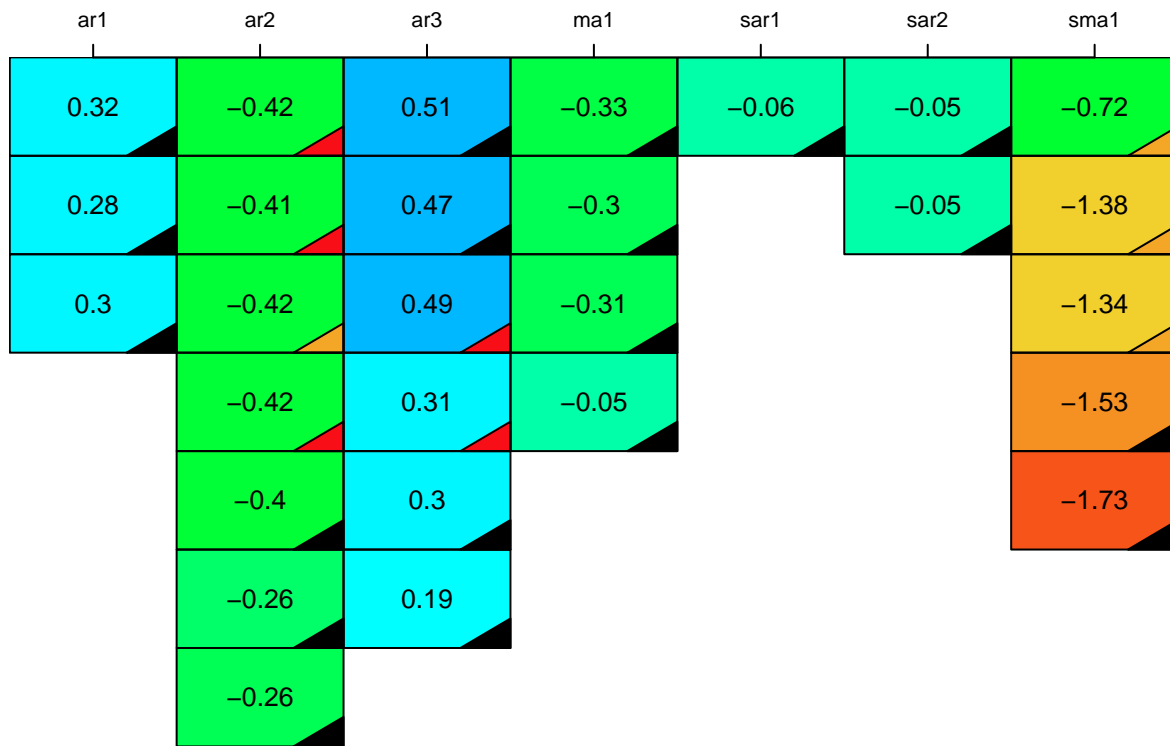

aic

coefficients

p-value