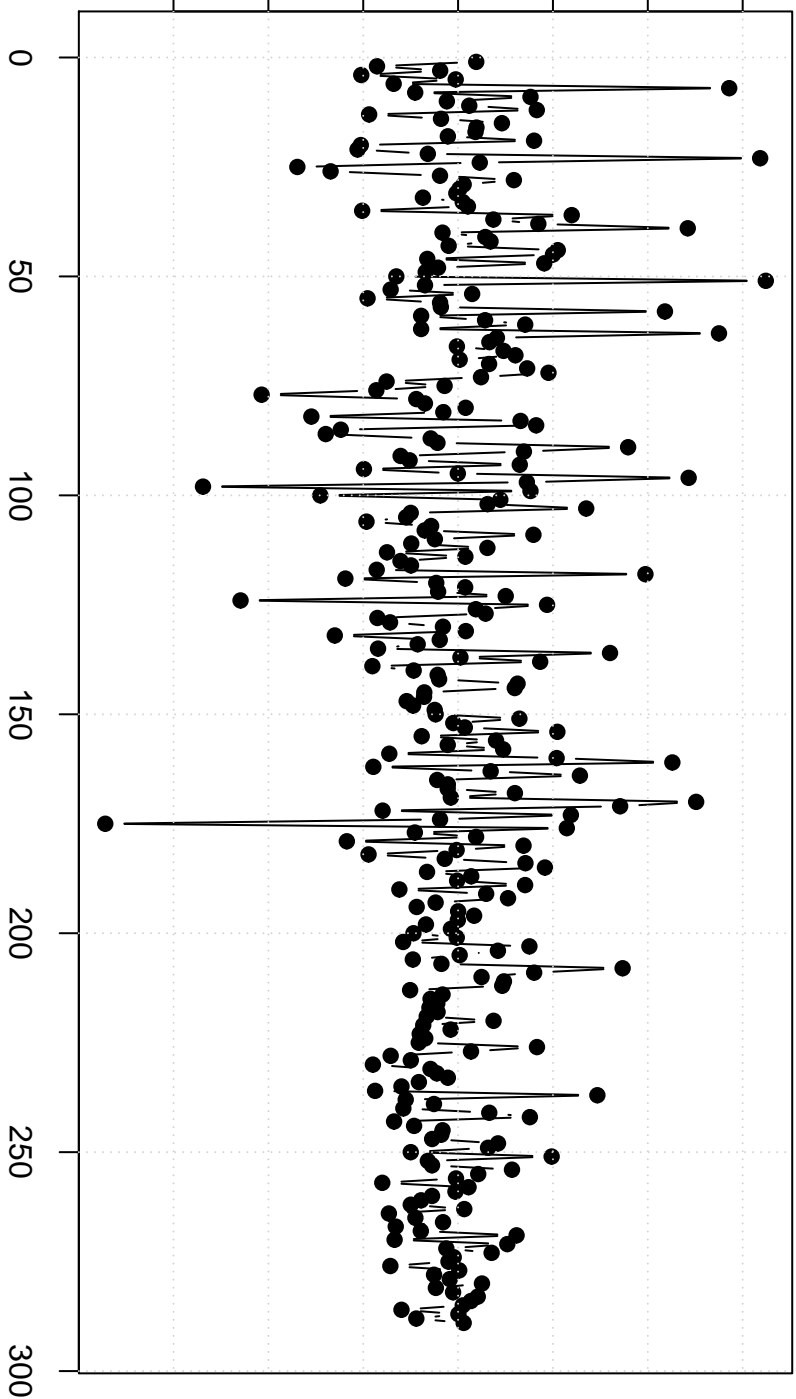

value of Residuals

-150000 -50000 0 50000 150000

time or index

Residuals